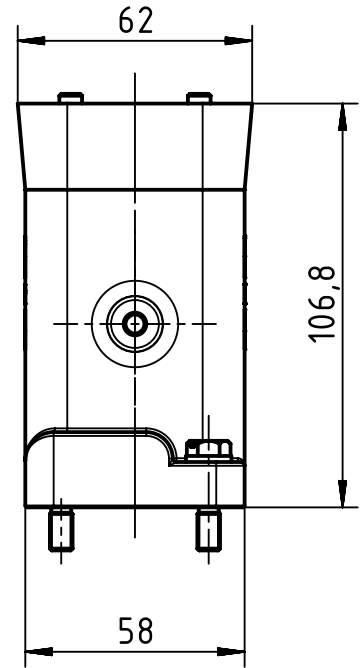

1 2 3 4 5 6

A

B

C

D

	All Dimensions in mm Original Size DIN A4		Scale 1:2	Free size tol.		Ref.		
						Sub.		
	All rights reserved		Created by ZENGD	Inspected by LUOK	Standardisation GARSKE	Date 2019-12-13	State Final Release	
	Department EL PD		Title Han 24HPR EasyCon Hood Short				Doc-Key / ECM-Nr. 100841608/UGD/001/A 500000161905	
HARTING Electric GmbH & Co. KG D-32339 Espelkamp			Type TB	Number 09 40 024 0455			Rev. A	Page 1/1