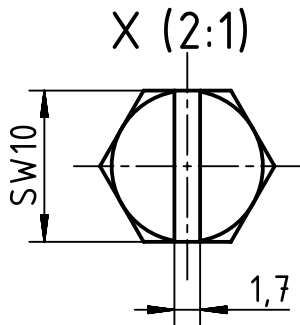

1 2 3 4 5 6

A

B

C

D

	All Dimensions in mm Original Size DIN A4		Scale 1:2	Free size tol.		Ref.		
						Sub.		
	All rights reserved		Created by ZENGD	Inspected by LUOK	Standardisation GARSKE	Date 2019-12-13	State Final Release	
	Department EL PD		Title Han 24HPR EasyCon Hood Short				Doc-Key / ECM-Nr. 100841608/UGD/001/A 500000161905	
HARTING Electric GmbH & Co. KG D-32339 Espelkamp			Type TB	Number 09 40 024 0455			Rev. A	Page 1/1