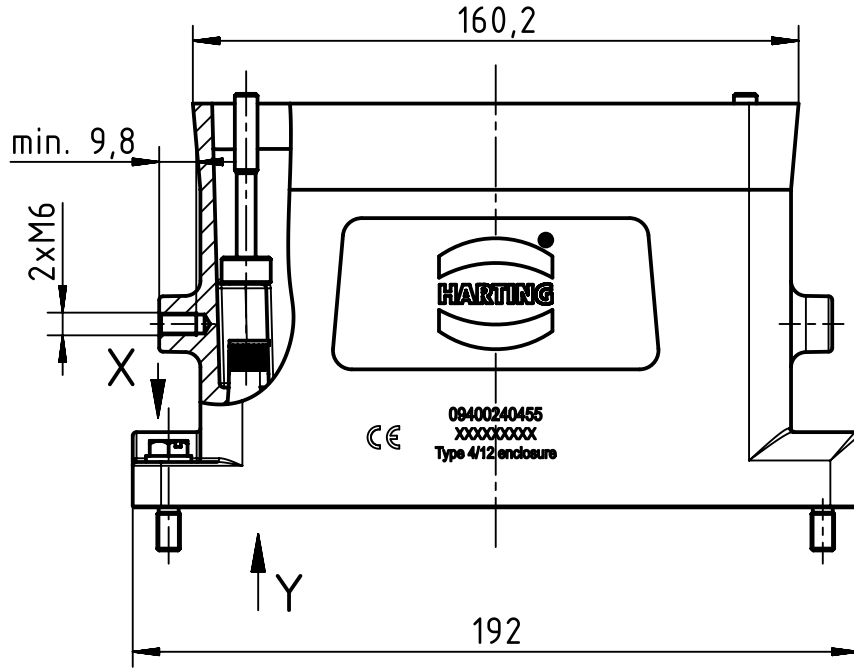

1 2 3 4 5 6

A

B

C

D

	All Dimensions in mm Original Size DIN A4		Scale 1:2	Free size tol.		Ref.		
						Sub.		
	All rights reserved		Created by ZENGD	Inspected by LUOK	Standardisation GARSKE	Date 2019-12-13	State Final Release	
	Department EL PD		Title Han 24HPR EasyCon Hood Short				Doc-Key / ECM-Nr. 100841608/UGD/001/A 500000161905	
HARTING Electric GmbH & Co. KG D-32339 Espelkamp			Type TB	Number 09 40 024 0455			Rev. A	Page 1/1