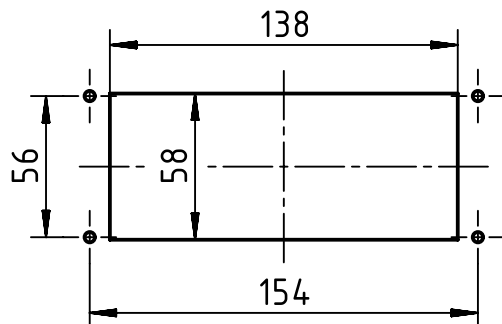

panel cut out (1:3)

	All rights reserved Department EL PD	All Dimensions in mm Original Size DIN A4		Scale 1:2	Free size tol.	Ref.
		Created by LONGL	Inspected by HEW	Standardisation RUETERA	Date 2018-05-28	State Final Release
HARTING (Zhuhai) Manufacturing Co., Ltd. 519085 Zhuhai, China		Title Han 24B HTE M32 PFT CL			Doc-Key / ECM-Nr. 100734393/UGD/001/B 500000135678	
		Type TB	Number 19 30 024 1141		Rev. B	Page 1/1