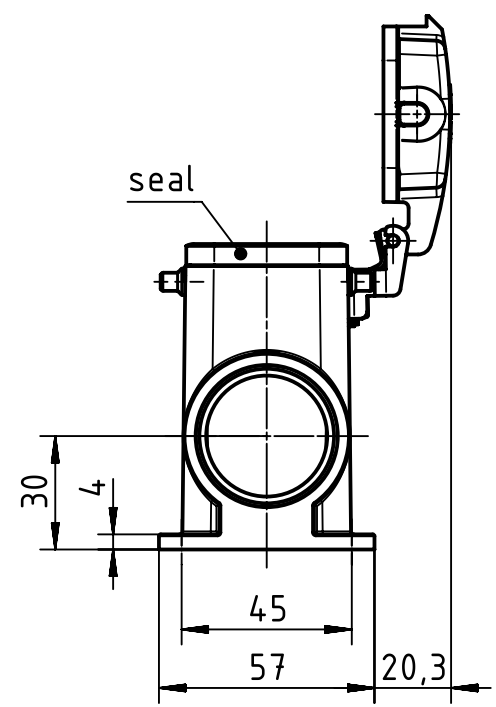

1 2 3 4 5 6

A

B

C

D

	All Dimensions in mm Original Size DIN A4		Scale 1:2	Free size tol.		Ref.
						Sub.
	All rights reserved		Created by FINKEV	Inspected by GERB	Standardisation GARSKE	Date 2020-03-03
	Department EL PD		Title Han 24B-HSM1/CP-HC-for DL-Pg29			State Final Release
HARTING Electric GmbH & Co. KG D-32339 Espelkamp			Type TB	Number 09 30 024 0221		Doc-Key / ECM-Nr. 100205771/UGD/004/B 500000166175
					Rev. B	Page 1/1