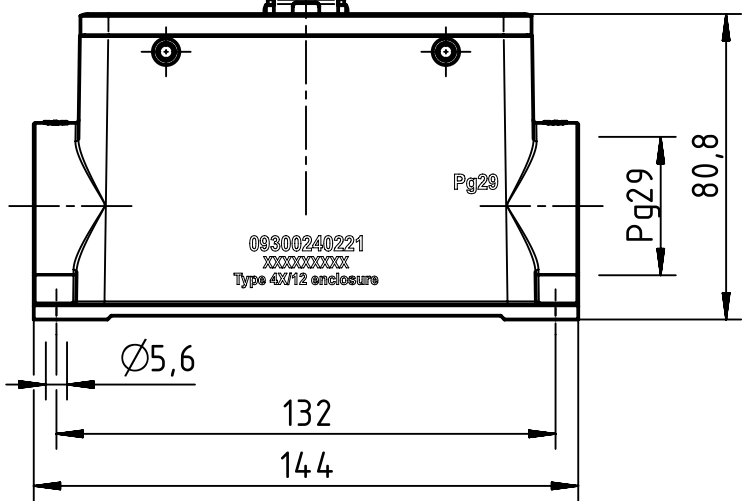

1 2 3 4 5 6

A

B

C

D

	All Dimensions in mm Original Size DIN A4		Scale 1:2	Free size tol.		Ref.
						Sub.
	All rights reserved		Created by FINKEV	Inspected by GERB	Standardisation GARSKE	Date 2020-03-03
	Department EL PD		Title Han 24B-HSM1/CP-HC-for DL-Pg29			State Final Release
HARTING Electric GmbH & Co. KG D-32339 Espelkamp			Type TB	Number 09 30 024 0221		Doc-Key / ECM-Nr. 100205771/UGD/004/B 500000166175
					Rev. B	Page 1/1