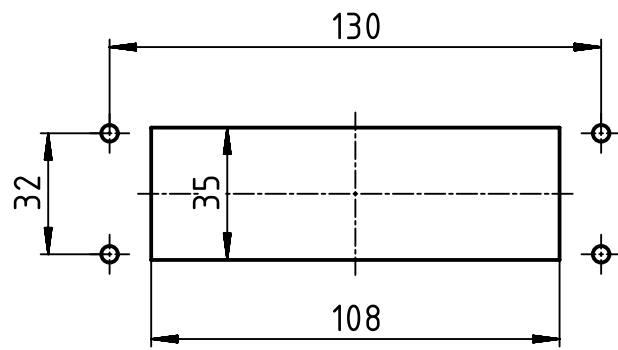

1 2 3 4 5 6

A

B

C

D

(1:2) panel cut out

	All rights reserved Department EL PD HARTING Electric GmbH & Co. KG D-32339 Espelkamp	All Dimensions in mm Original Size DIN A4	Scale 1:1	Free size tol.	Ref. Sub.
		Created by FINKEV	Inspected by BERGHORN	Standardisation TIEMANNA	Date 2016-04-28
Title Han B Base Panel for Central Lever					Doc-Key / ECM-Nr. 100195595/UGD/004/B 500000103144
Type TB		Number 09 30 024 0381			Rev. B
					Page 1/1