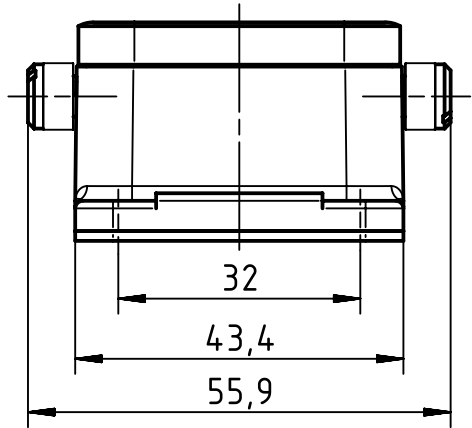

1 2 3 4 5 6

A

B

C

D

(1:2) panel cut out

	All rights reserved Department EL PD HARTING Electric GmbH & Co. KG D-32339 Espelkamp	All Dimensions in mm Original Size DIN A4	Scale 1:1	Free size tol.	Ref. Sub.
		Created by FINKEV	Inspected by BERGHORN	Standardisation TIEMANNA	Date 2016-04-28
Title Han B Base Panel for Central Lever					Doc-Key / ECM-Nr. 100195595/UGD/004/B 500000103144
Type TB		Number 09 30 024 0381			Rev. B
					Page 1/1