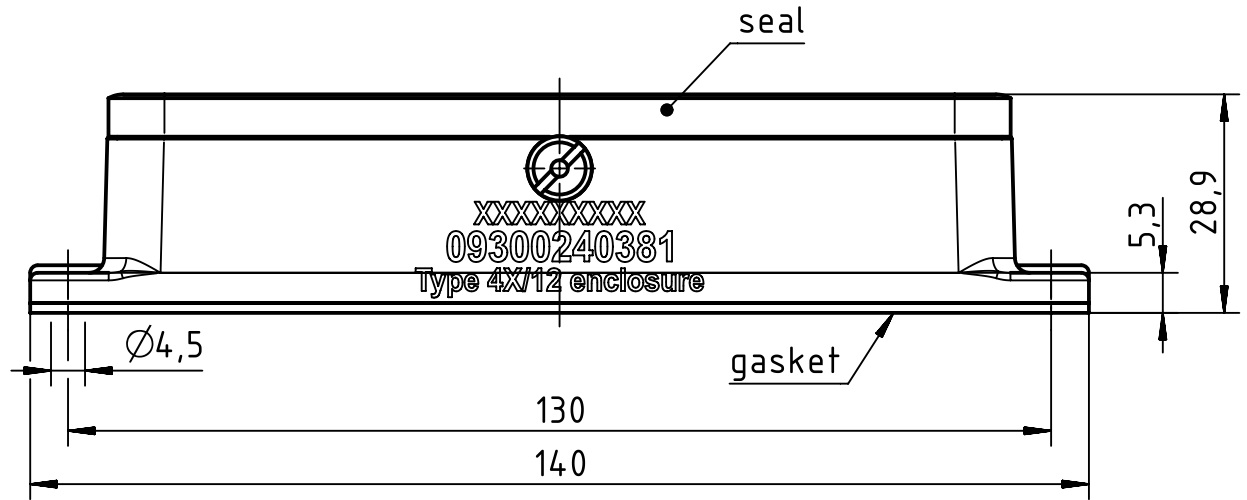

1 2 3 4 5 6

A

B

C

D

(1:2) panel cut out

	All rights reserved Department EL PD HARTING Electric GmbH & Co. KG D-32339 Espelkamp	All Dimensions in mm Original Size DIN A4	Scale 1:1	Free size tol.	Ref. Sub.
		Created by FINKEV	Inspected by BERGHORN	Standardisation TIEMANNA	Date 2016-04-28
Title Han B Base Panel for Central Lever					Doc-Key / ECM-Nr. 100195595/UGD/004/B 500000103144
Type TB		Number 09 30 024 0381			Rev. B
					Page 1/1