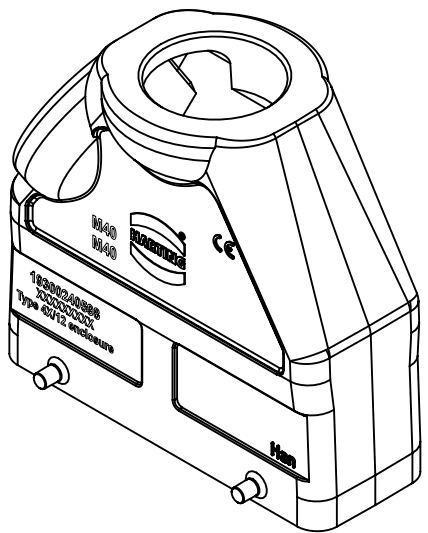

A

B

C

D

	All Dimensions in mm Original Size DIN A4		Scale 1:2	Free size tol.		Ref. Sub.		
		All rights reserved Department EL PD		Created by SPRENB	Inspected by GERB	Standardisation RUETERA	Date 2020-07-15	State Final Release
HARTING Electric GmbH & Co. KG D-32339 Espelkamp			Title Han 24B top/side entry Hood HC M40			Doc-Key / ECM-Nr. 100178329/UGD/003/C 500000161737		
				Type TB	Number 19 30 024 0598		Rev. C	Page 1/1