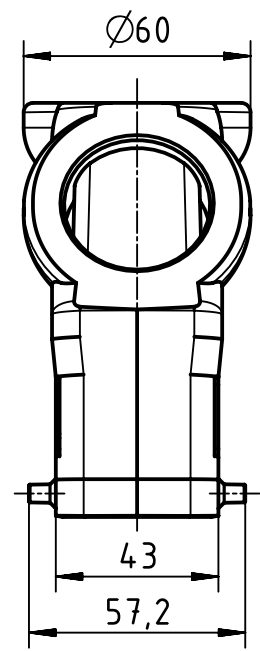

A

B

C

D

	All Dimensions in mm Original Size DIN A4		Scale 1:2	Free size tol.		Ref. Sub.		
		All rights reserved Department EL PD		Created by SPRENB	Inspected by GERB	Standardisation RUETERA	Date 2020-07-15	State Final Release
HARTING Electric GmbH & Co. KG D-32339 Espelkamp			Title Han 24B top/side entry Hood HC M40			Doc-Key / ECM-Nr. 100178329/UGD/003/C 500000161737		
				Type TB	Number 19 30 024 0598		Rev. C	Page 1/1