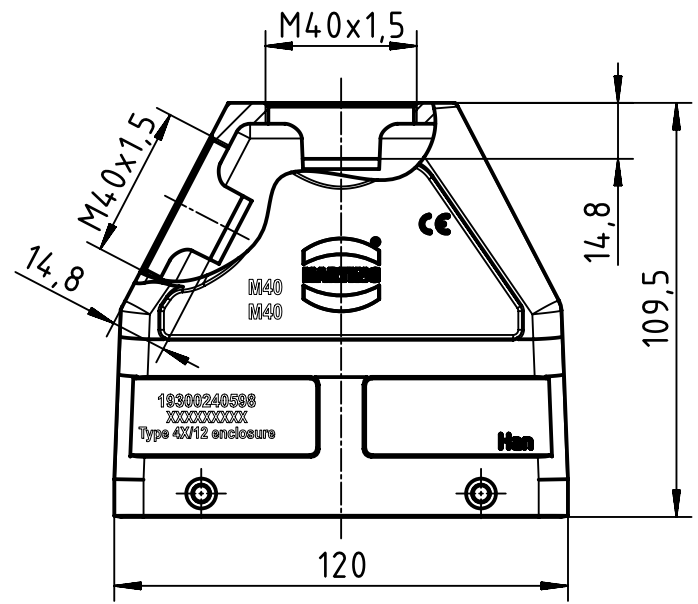

A

B

C

D

	All Dimensions in mm Original Size DIN A4		Scale 1:2	Free size tol.		Ref. Sub.		
		All rights reserved Department EL PD		Created by SPRENB	Inspected by GERB	Standardisation RUETERA	Date 2020-07-15	State Final Release
HARTING Electric GmbH & Co. KG D-32339 Espelkamp			Title Han 24B top/side entry Hood HC M40			Doc-Key / ECM-Nr. 100178329/UGD/003/C 500000161737		
				Type TB	Number 19 30 024 0598		Rev. C	Page 1/1