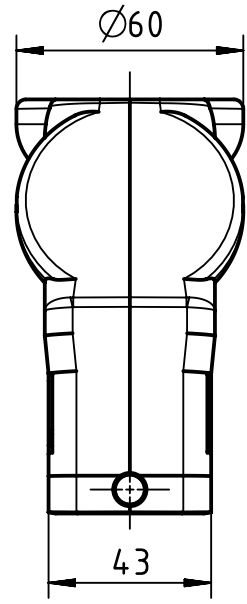

A

B

C

D

	All Dimensions in mm Original Size DIN A4		Scale 1:2	Free size tol.		Ref.		
						Sub.		
	All rights reserved		Created by SPRENB	Inspected by GERB	Standardisation 302077	Date 2020-11-05	State Final Release	
	Department EL PD		Title Han 24B-gg-R-M50				Doc-Key / ECM-Nr. 100176700/UGD/004/D 500000182405	
HARTING Electric GmbH & Co. KG D-32339 Espelkamp			Type TB	Number 19 30 024 0449			Rev. D	Page 1/1