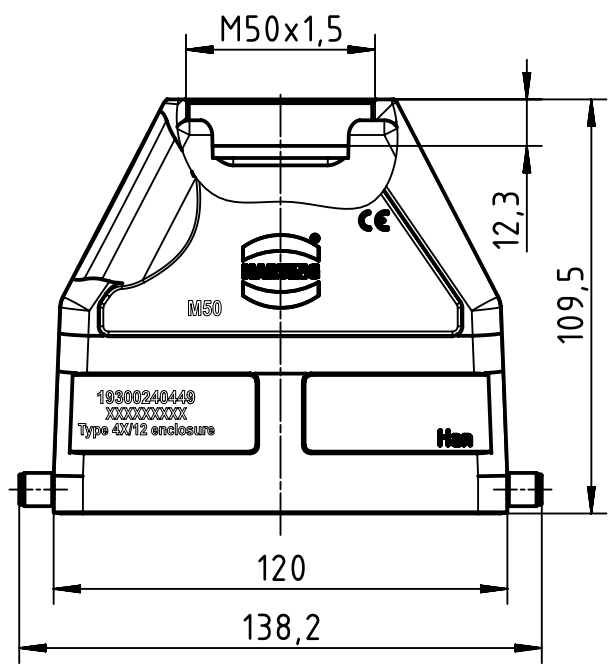

A

B

C

D

	All Dimensions in mm Original Size DIN A4		Scale 1:2	Free size tol.		Ref.		
						Sub.		
	All rights reserved		Created by SPRENB	Inspected by GERB	Standardisation 302077	Date 2020-11-05	State Final Release	
	Department EL PD		Title Han 24B-gg-R-M50				Doc-Key / ECM-Nr. 100176700/UGD/004/D 500000182405	
HARTING Electric GmbH & Co. KG D-32339 Espelkamp			Type TB	Number 19 30 024 0449			Rev. D	Page 1/1