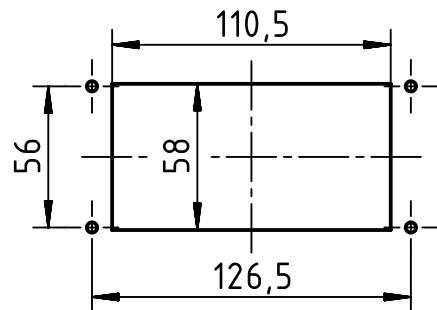

panel cut out (1:3)

	All rights reserved Department EL PD	All Dimensions in mm Original Size DIN A4		Scale 1:2	Free size tol.	Ref. Sub.
		Created by LONGL	Inspected by HEW	Standardisation RUETERA	Date 2018-05-24	State Final Release
HARTING (Zhuhai) Manufacturing Co., Ltd. 519085 Zhuhai, China		Title Han 16B HTE M32 PFT CL			Doc-Key / ECM-Nr. 100734181/UGD/001/B 500000135585	
		Type TB	Number 19 30 016 1141		Rev. B	Page 1/1