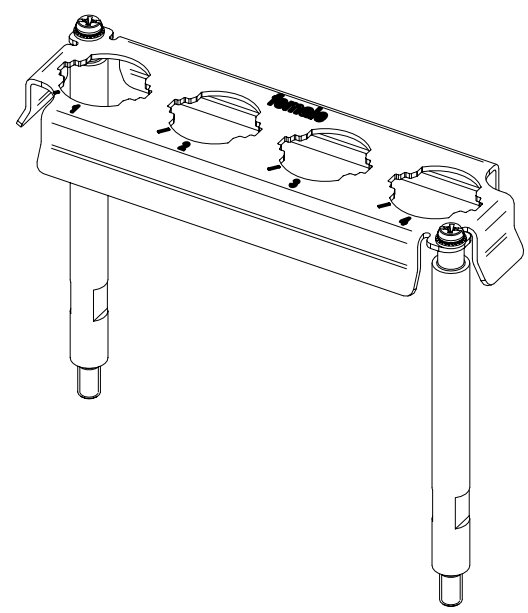

1 2 3 4 5 6

A

B

C

D

| | | | | | | | |
|------------------------------|--|---|--------------------------|-----------------------------|--|------------------|---------------------|
| | All Dimensions in mm Original Size DIN A4 | Scale 1:1 | | Free size tol. | | Ref. | |
| | | | | | | Sub. | |
| | All rights reserved Department EL PD | Created by hellmann | Inspected by 100219 | Standardisation | | Date 20-Sep-2024 | State 40 - Released |
| | | Title Frame Han 24 HPR EasyCon female 4xHC250 | | | | | |
| HARTING D-32339 Espelkamp | | Type TB | Design Number DS00193032 | SAP Mat. Number 09400249904 | | Rev. D | Page 1/1 |