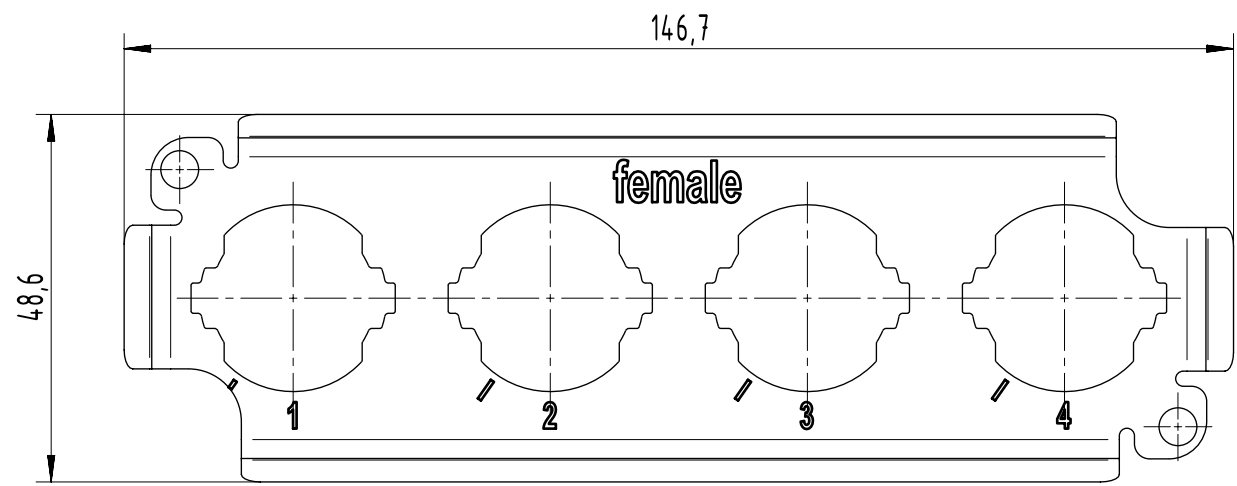

1 2 3 4 5 6

A

B

C

D

| | | | | | | | |
|------------------------------|--|---|--------------------------|-----------------------------|--|------------------|---------------------|
| | All Dimensions in mm Original Size DIN A4 | Scale 1:1 | | Free size tol. | | Ref. | |
| | | | | | | Sub. | |
| | All rights reserved Department EL PD | Created by hellmann | Inspected by 100219 | Standardisation | | Date 20-Sep-2024 | State 40 - Released |
| | | Title Frame Han 24 HPR EasyCon female 4xHC250 | | | | | |
| HARTING D-32339 Espelkamp | | Type TB | Design Number DS00193032 | SAP Mat. Number 09400249904 | | Rev. D | Page 1/1 |