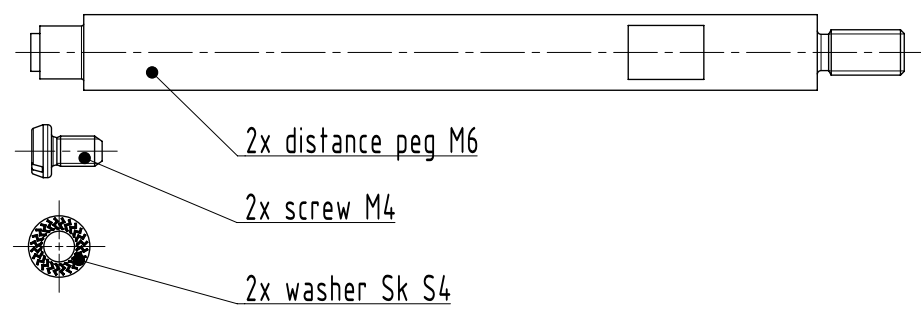

1 2 3 4 5 6

A

B

C

D

| | | | | | | | |
|------------------------------|--|---|--------------------------|-----------------------------|--|------------------|---------------------|
| | All Dimensions in mm Original Size DIN A4 | Scale 1:1 | | Free size tol. | | Ref. | |
| | | | | | | Sub. | |
| | All rights reserved Department EL PD | Created by hellmann | Inspected by 100219 | Standardisation | | Date 20-Sep-2024 | State 40 - Released |
| | | Title Frame Han 24 HPR EasyCon female 4xHC250 | | | | | |
| HARTING D-32339 Espelkamp | | Type TB | Design Number DS00193032 | SAP Mat. Number 09400249904 | | Rev. D | Page 1/1 |