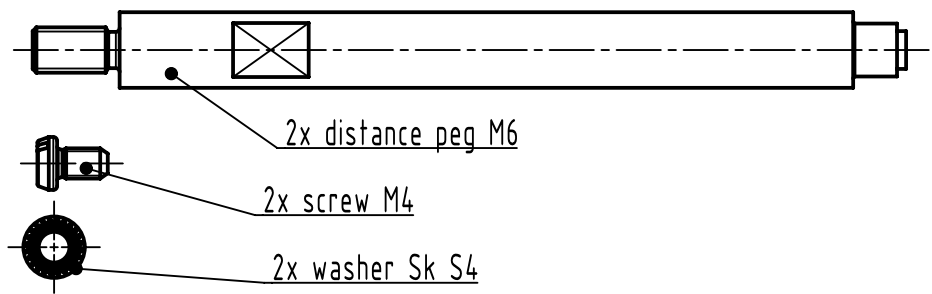

1 2 3 4 5 6

A

B

C

D

2x distance peg M6  
 2x screw M4  
 2x washer Sk S4

All components enclosed separately

	All Dimensions in mm Original Size DIN A4	Scale	Free size tol.		Ref.
		1:1			Sub.
All rights reserved Department EL PD	Created by 407807	Inspected by	Standardisation	Date	State
		DINGB	ROEBEN	2023-12-07	Final Release
HARTING D-32339 Espelkamp	Title Frame Han 16HPR EasyCon male 4xHC250			Doc-Key / ECM-Nr. 100686425/UGD/004/C 500000259421	
	Type	Number	Rev.	Page	
TB	09 40 016 9903	C	1/1		