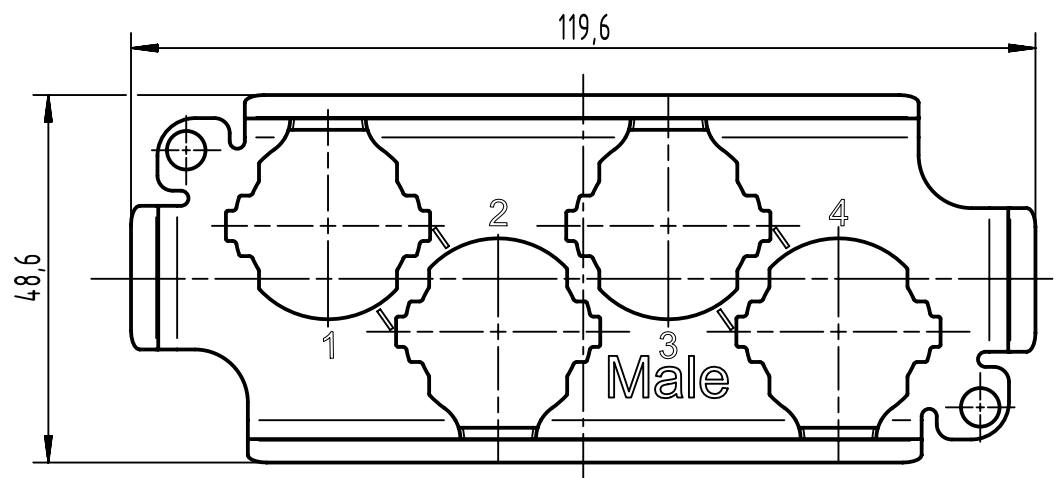

1 2 3 4 5 6

A

B

C

D

2x distance peg M6  
 2x screw M4  
 2x washer Sk S4

All components enclosed separately

	All Dimensions in mm Original Size DIN A4	Scale	Free size tol.		Ref.
		1:1			Sub.
All rights reserved Department EL PD	Created by 407807	Inspected by	Standardisation	Date	State
		DINGB	ROEBEN	2023-12-07	Final Release
HARTING D-32339 Espelkamp	Title Frame Han 16HPR EasyCon male 4xHC250			Doc-Key / ECM-Nr. 100686425/UGD/004/C 500000259421	
	Type	Number	Rev.	Page	
TB	09 40 016 9903	C	1/1		