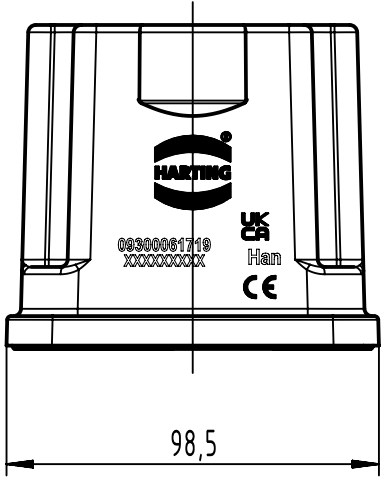

1 2 3 4 5 6

A

B

C

D

panel cut out

All Dimensions in mm Original Size DIN A4		Scale 1:2	Free size tol.		Ref.
All rights reserved Department EL PD		Created by ZENGD	Inspected by LUOK	Standardisation ROEBEN	Sub.
HARTING D-32339 Espelkamp		Title Han 6B Docking Frame IP67 HTE0			Date 2023-09-20 State Final Release
		Type TB	Number 09 30 006 1719		Doc-Key / ECM-Nr. 101035239/UGD/001/C 500000253802 Rev. C Page 1/1