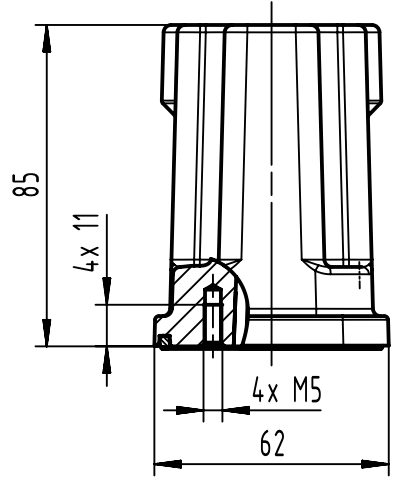

1 2 3 4 5 6

A

B

C

D

panel cut out

All Dimensions in mm Original Size DIN A4		Scale 1:2	Free size tol.		Ref.
All rights reserved Department EL PD		Created by ZENGD	Inspected by LUOK	Standardisation ROEBEN	Sub.
HARTING D-32339 Espelkamp		Title Han 6B Docking Frame IP67 HTE0			Date 2023-09-20 State Final Release
		Type TB	Number 09 30 006 1719		Doc-Key / ECM-Nr. 101035239/UGD/001/C 500000253802 Rev. C Page 1/1