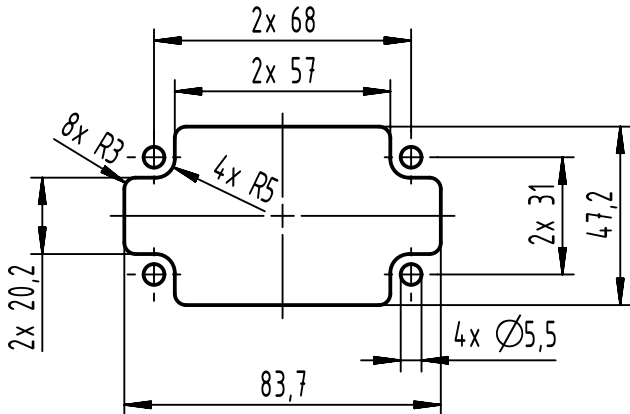

1 2 3 4 5 6

A

B

C

D

panel cut out

All Dimensions in mm Original Size DIN A4		Scale 1:2	Free size tol.		Ref.
All rights reserved Department EL PD		Created by ZENGD	Inspected by LUOK	Standardisation ROEBEN	Sub.
HARTING D-32339 Espelkamp		Title Han 6B Docking Frame IP67 HTE0			Date 2023-09-20 State Final Release
		Type TB	Number 09 30 006 1719		Doc-Key / ECM-Nr. 101035239/UGD/001/C 500000253802 Rev. C Page 1/1