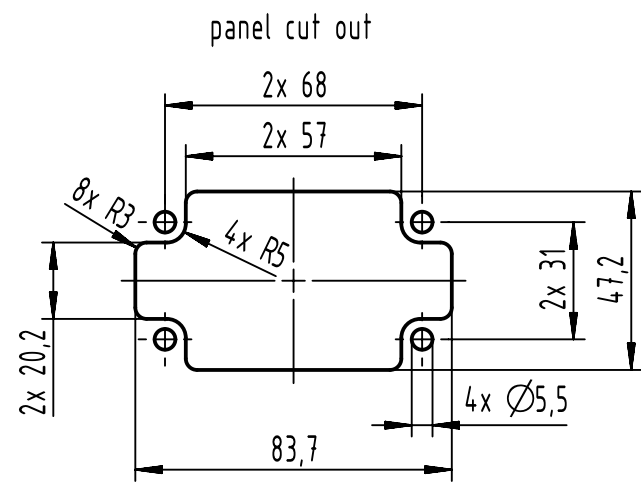

1 2 3 4 5 6

A

B

C

D

	All Dimensions in mm Original Size DIN A4		Scale 1:2	Free size tol.		Ref.	
						Sub.	
	All rights reserved		Created by ZENG D	Inspected by LUOK	Standardisation ROEBEN	Date 2023-09-20	
	Department EL PD					State Final Release	
HARTING			Title Han 6B Docking Frame IP67 floating			Doc-Key / ECM-Nr. 101035357/UGD/001/C 500000253802	
D-32339 Espelkamp			Type TB	Number 09 30 006 1711			
						Rev. C	Page 1/1