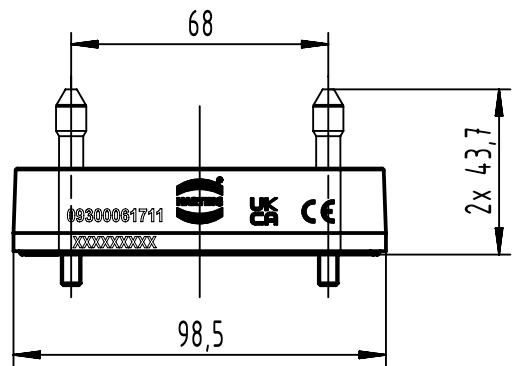

1 2 3 4 5 6

A

B

C

D

	All Dimensions in mm Original Size DIN A4		Scale 1:2	Free size tol.		Ref.	
						Sub.	
	All rights reserved		Created by ZENG D	Inspected by LUOK	Standardisation ROEBEN	Date 2023-09-20	
	Department EL PD					State Final Release	
HARTING			Title Han 6B Docking Frame IP67 floating			Doc-Key / ECM-Nr. 101035357/UGD/001/C 500000253802	
D-32339 Espelkamp			Type TB	Number 09 30 006 1711			
						Rev. C	Page 1/1