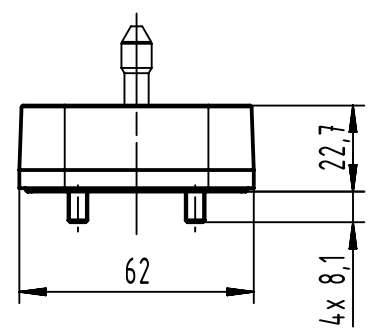

1 2 3 4 5 6

A

B

C

D

	All Dimensions in mm Original Size DIN A4		Scale 1:2	Free size tol.		Ref.	
						Sub.	
	All rights reserved		Created by ZENG D	Inspected by LUOK	Standardisation ROEBEN	Date 2023-09-20	
	Department EL PD					State Final Release	
HARTING			Title Han 6B Docking Frame IP67 floating			Doc-Key / ECM-Nr. 101035357/UGD/001/C 500000253802	
D-32339 Espelkamp			Type TB	Number 09 30 006 1711			
						Rev. C	Page 1/1