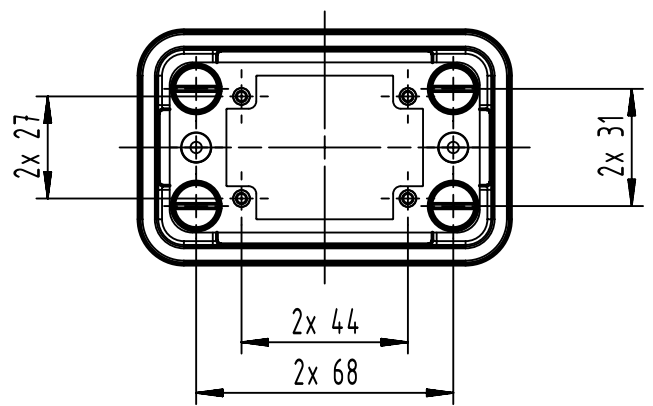

1 2 3 4 5 6

A

B

C

D

	All Dimensions in mm Original Size DIN A4		Scale 1:2	Free size tol.		Ref.	
						Sub.	
	All rights reserved		Created by ZENG D	Inspected by LUOK	Standardisation ROEBEN	Date 2023-09-20	
	Department EL PD					State Final Release	
HARTING			Title Han 6B Docking Frame IP67 floating			Doc-Key / ECM-Nr. 101035357/UGD/001/C 500000253802	
D-32339 Espelkamp			Type TB	Number 09 30 006 1711			
						Rev. C	Page 1/1