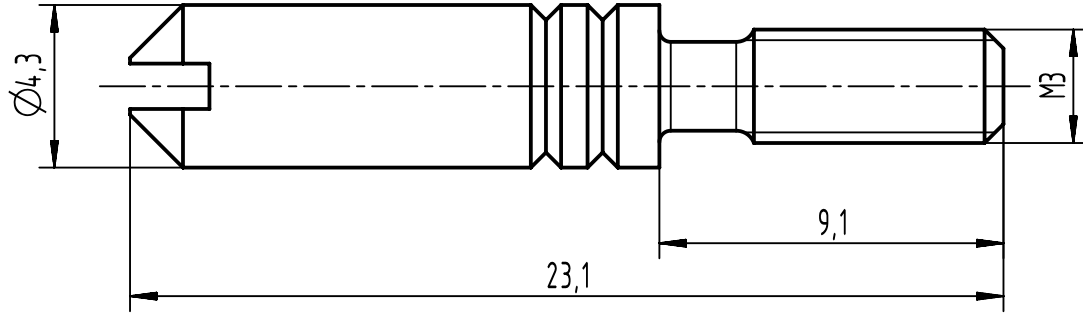

1 2 3 4 5 6

A

B

C

D

	All rights reserved		Scale 5:1		Free size tol.		Ref.		
	Department EL PD		Created by HOLLERT		Inspected by NICHTERLEIN		Sub.		
HARTING		Title Han Modular guide pin		Standardisation		Date 2021-10-01		State Final Release	
D-32339 Espelkamp		Type TB		Number 09 14 000 9981		Doc-Key / ECM-Nr. 100547753/UGD/001/F 500000200442		Rev. F Page 1/1	