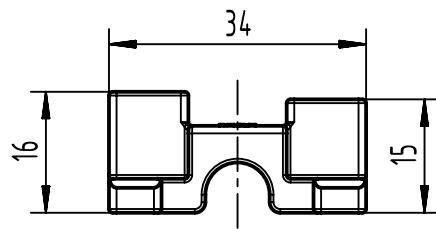

1 2 3 4 5 6

A

B

C

D

fits for Han D/DD, Han E/ES/ESS/EE,
Han HV E/Hv ES

	All rights reserved Department EL PD	All Dimensions in mm Original Size DIN A4		Scale 1:1	Free size tol.		Ref.		
		Created by WULF		Inspected by SUNDERMEIER		Standardisation SAP_WFRT		Date 2022-08-05	
HARTING D-32339 Espelkamp		Title screw adapter with fixing screw						State Final Release	
		Type TB		Number 09 00 000 5601		Doc-Key / ECM-Nr. 100132498/UGD/005/D 500000222894		Rev. D	Page 1/1