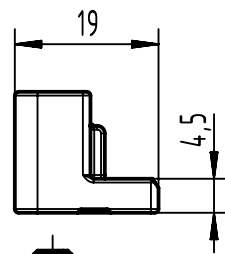

1 2 3 4 5 6

A

B

C

D

fits for Han D/DD, Han E/ES/ESS/EE,
Han HV E/Hv ES

	All rights reserved Department EL PD	All Dimensions in mm Original Size DIN A4		Scale 1:1	Free size tol.		Ref.		
		Created by WULF		Inspected by SUNDERMEIER		Standardisation SAP_WFRT		Date 2022-08-05	
HARTING D-32339 Espelkamp		Title screw adapter with fixing screw						State Final Release	
		Type TB		Number 09 00 000 5601		Doc-Key / ECM-Nr. 100132498/UGD/005/D 500000222894		Rev. D	Page 1/1