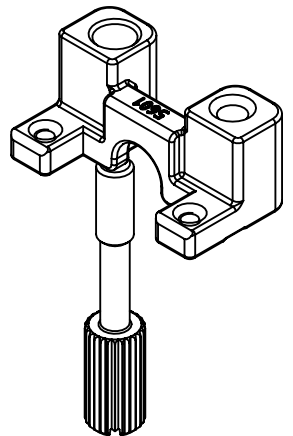

1 2 3 4 5 6

A

B

C

D

fits for Han D/DD, Han E/ES/ESS/EE,
Han HV E/Hv ES

	All rights reserved Department EL PD	All Dimensions in mm Original Size DIN A4		Scale 1:1	Free size tol.		Ref.		
		Created by WULF		Inspected by SUNDERMEIER		Standardisation SAP_WFRT		Date 2022-08-05	
HARTING D-32339 Espelkamp		Title screw adapter with fixing screw						State Final Release	
		Type TB		Number 09 00 000 5601		Doc-Key / ECM-Nr. 100132498/UGD/005/D 500000222894		Rev. D	Page 1/1