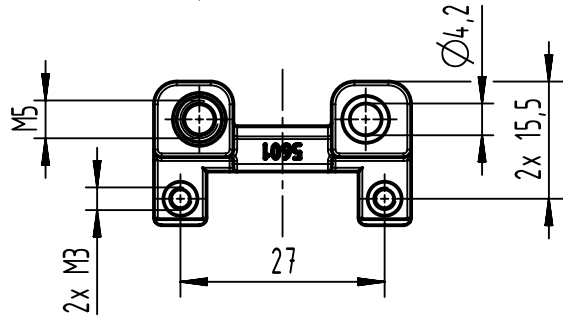

1 2 3 4 5 6

A

B

C

D

fits for Han D/DD, Han E/ES/ESS/EE,
Han HV E/Hv ES

	All rights reserved Department EL PD	All Dimensions in mm Original Size DIN A4		Scale 1:1	Free size tol.		Ref.		
		Created by WULF		Inspected by SUNDERMEIER		Standardisation SAP_WFRT		Date 2022-08-05	
HARTING D-32339 Espelkamp		Title screw adapter with fixing screw						State Final Release	
		Type TB		Number 09 00 000 5601		Doc-Key / ECM-Nr. 100132498/UGD/005/D 500000222894		Rev. D	Page 1/1