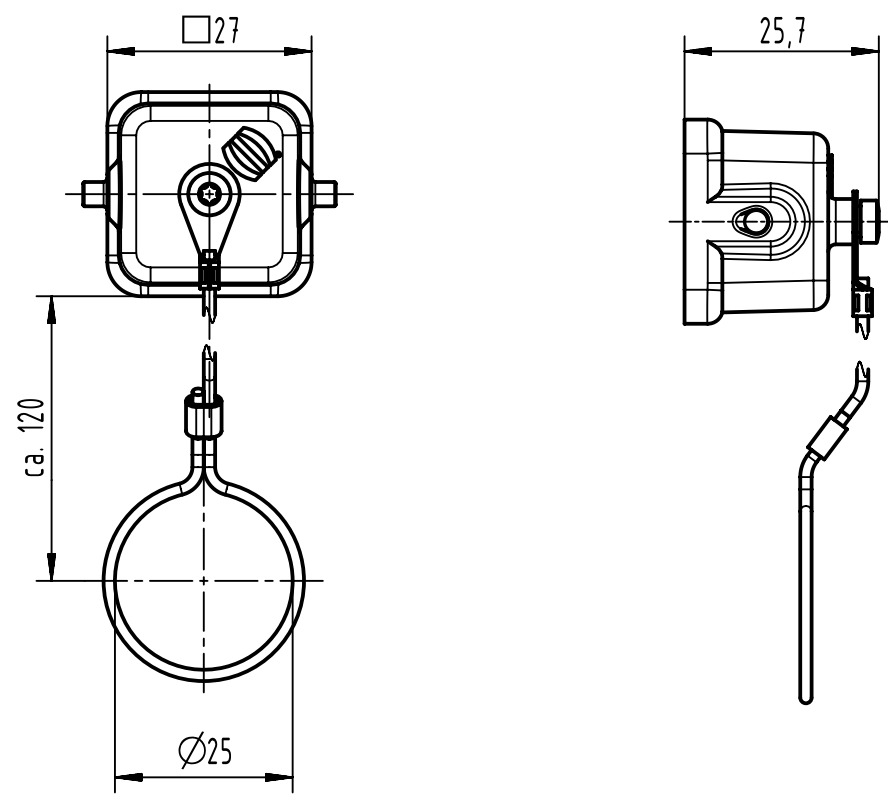

A

B

C

D

for housings with male insert

	All rights reserved Department EL PD	All Dimensions in mm Original Size DIN A4	Scale 1:1	Free size tol.	Ref. Sub.
	HARTING D-32339 Espelkamp	Created by HOLLERT	Inspected by GERB	Standardisation	Date 2022-11-14
Title Han Ex-C for HCC Han 3A					Doc-Key / ECM-Nr. 100689473/UGD/002/D 500000228722
			Type TB	Number 09 36 003 5410	Rev. D Page 1/1