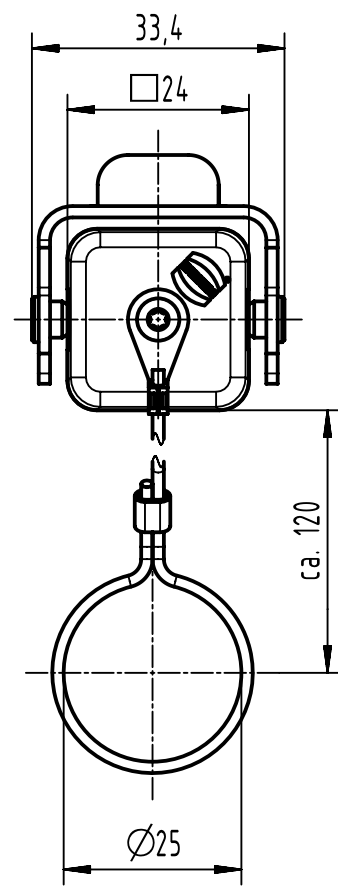

A

B

C

D

for hoods with female insert

	All rights reserved Department EL PD	Created by HOLLERT	Inspected by GERB	Standardisation	Date 2022-11-14	State Final Release	
	HARTING D-32339 Espelkamp	Title Han U Protect Cover Die Cast for Hood PG				Doc-Key / ECM-Nr. 10019664.9/UGD/004/B 500000228722	
		Type TB	Number 09 36 003 5401			Rev. B	Page 1/1