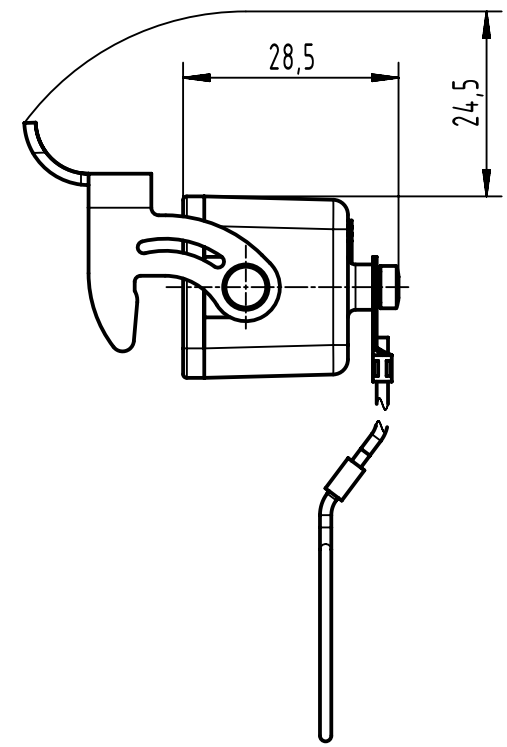

A

B

C

D

for hoods with female insert

	All rights reserved Department EL PD	Created by HOLLERT	Inspected by GERB	Standardisation	Date 2022-11-14	State Final Release	
	HARTING D-32339 Espelkamp	Title Han U Protect Cover Die Cast for Hood PG				Doc-Key / ECM-Nr. 10019664.9/UGD/004/B 500000228722	
		Type TB	Number 09 36 003 5401			Rev. B	Page 1/1