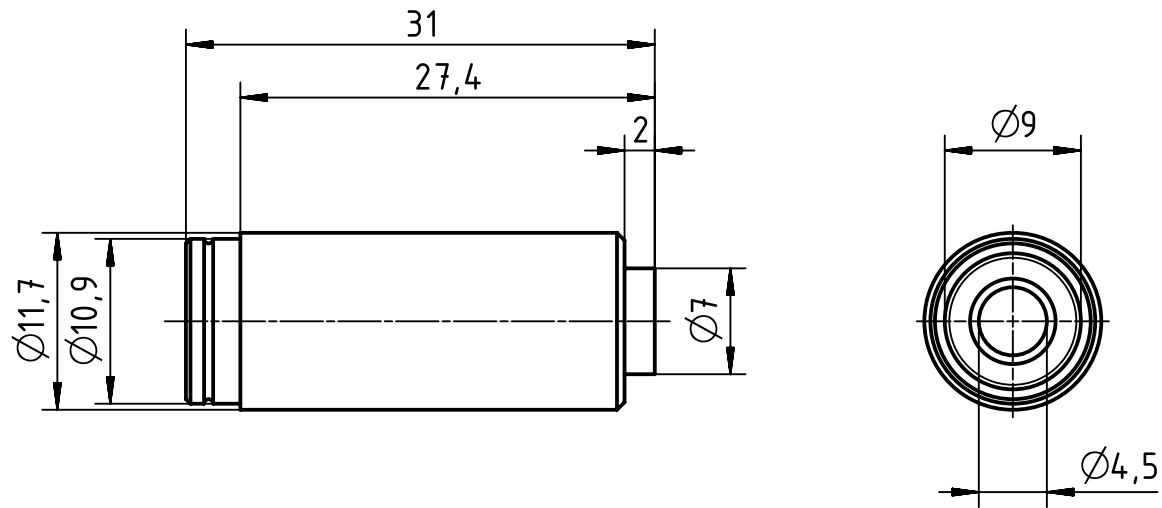

1 2 3 4 5 6

A

B

C

D

	All rights reserved		Created by HELLMANN		Inspected by RIEPE		Standardisation RUETERA		Date 2020-01-28		State Final Release	
	Department EL PD		Title Han HV Module 40A locking sleeve		Doc-Key / ECM-Nr. 100877299/UGD/001/A 500000165360		Type TB		Number 09 14 000 9813		Rev. A	
HARTING Electric GmbH & Co. KG D-32339 Espelkamp			All Dimensions in mm Original Size DIN A4		Scale 2:1		Free size tol.		Ref.		Sub.	
Page 1/1												