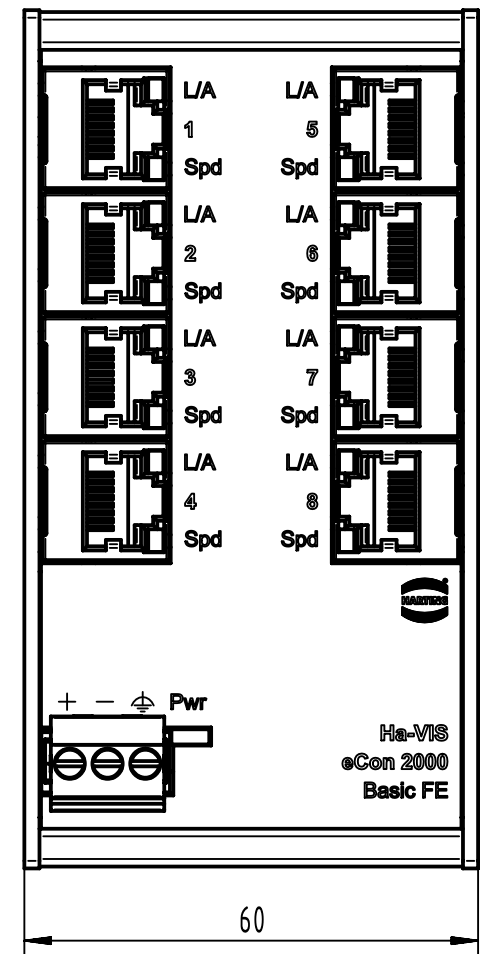

1 2 3 4 5 6

A

B

C

D

for mounting rail acc. to DIN EN 60715

	All Dimensions in mm Original Size DIN A4	Scale 1:1	Free size tol.		Ref.
	All rights reserved Department EL PD	Created by HOLLERT	Inspected by KLEINEM	Standardisation	Date 2021-11-08
Title Ha-VIS eCon 2080B-A		Doc-Key / ECM-Nr. 100547010/UGD/001/D 500000204797			Rev. D
HARTING D-32339 Espelkamp		Type TB	Number 24 02 008 0010		Page 1/1