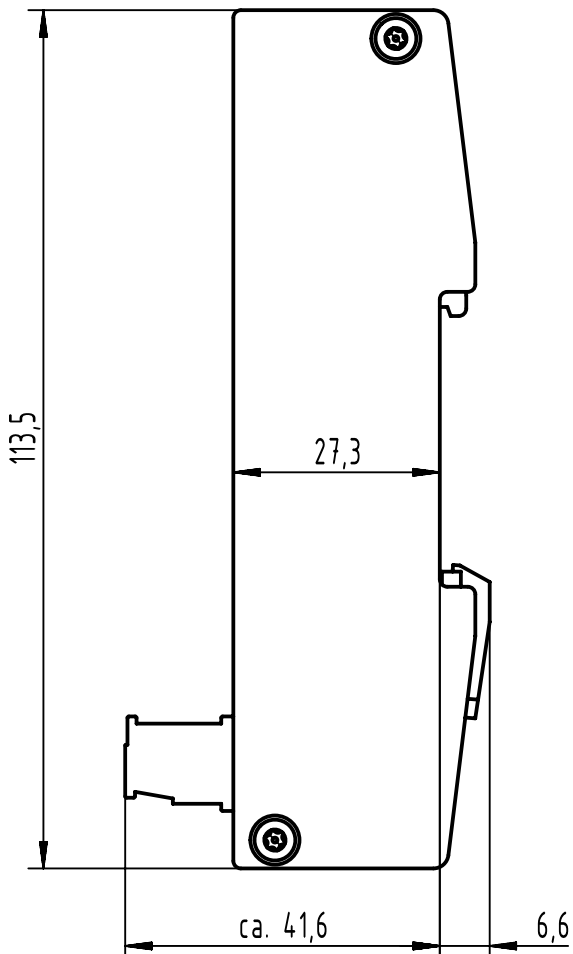

1 2 3 4 5 6

A

B

C

D

for mounting rail acc. to DIN EN 60715

	All Dimensions in mm Original Size DIN A4	Scale 1:1	Free size tol.		Ref.
	All rights reserved Department EL PD	Created by HOLLERT	Inspected by KLEINEM	Standardisation	Date 2021-11-08
Title Ha-VIS eCon 2080B-A		Doc-Key / ECM-Nr. 100547010/UGD/001/D 500000204797			Rev. D
HARTING D-32339 Espelkamp		Type TB	Number 24 02 008 0010		Page 1/1