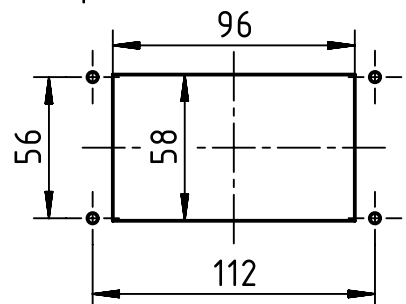

panel cut out (1:3)

	All rights reserved Department EL PD	All Dimensions in mm Original Size DIN A4			Scale 1:1	Free size tol.	Ref. Sub.
		HARTING (Zhuhai) Manufacturing Co., Ltd. 519085 Zhuhai, China	Created by LONGL	Inspected by HEW	Standardisation RUETERA	Date 2018-05-25	State Final Release
		Title Han 10B HTE M32 PFT SL				Rev. B	
		Type TB	Number 19 30 010 1132			Page 1/1	