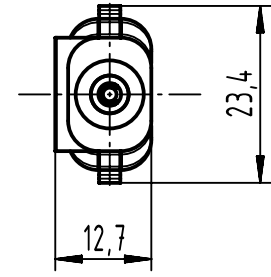

1 2 3 4 5 6

A

B

C

D

suitable for max.
Cable diameter
of 1,6 mm

	All rights reserved Department EL PD	All Dimensions in mm Original Size DIN A4	Scale 1:1	Free size tol.		Ref.
		HARTING D-32339 Espelkamp	Created by ROEBEN	Inspected by LOETKEMANN	Standardisation 302077	Date 2021-02-09
Title insertion/removal tool Han 1A/D-Sub						Doc-Key / ECM-Nr. 100899098/UGD/006/B 500000188941
		Type TB	Number 09 99 000 0809			Rev. B
						Page 1/1