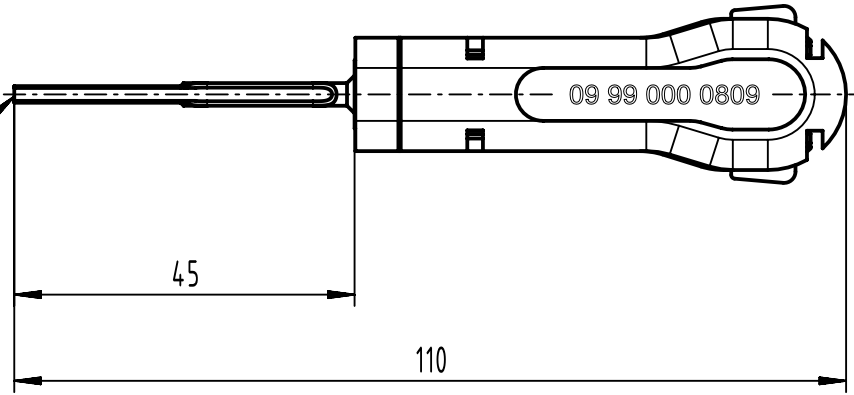

1 2 3 4 5 6

A

B

C

D

suitable for max.
Cable diameter
of 1,6 mm

	All rights reserved Department EL PD	All Dimensions in mm Original Size DIN A4	Scale 1:1	Free size tol.		Ref.
		HARTING D-32339 Espelkamp	Created by ROEBEN	Inspected by LOETKEMANN	Standardisation 302077	Date 2021-02-09
Title insertion/removal tool Han 1A/D-Sub						Doc-Key / ECM-Nr. 100899098/UGD/006/B 500000188941
		Type TB	Number 09 99 000 0809			Rev. B
						Page 1/1