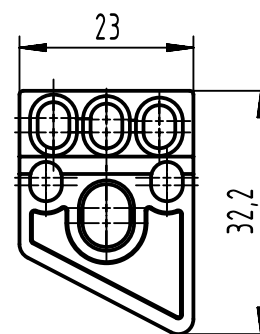

1 2 3 4 5 6

A

B

C

D

	All Dimensions in mm Original Size DIN A4	Scale	Free size tol.		Ref.
		1:1			Sub.
	All rights reserved Department EL PD	Created by	Inspected by	Standardisation	Date
		100887	RIEPE		2021-08-03
HARTING D-32339 Espelkamp		Title			Doc-Key / ECM-Nr. 100955111/UGD/001/B 500000200563
		Set Han C (4-10 mm ²) f. 0990			
		Type	Number	Rev.	Page
		TB	09 99 000 0995	B	1/1