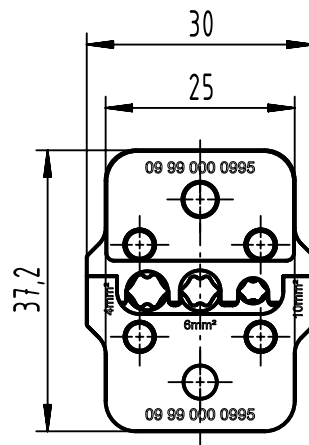

1 2 3 4 5 6

A

B

C

D

	All Dimensions in mm Original Size DIN A4	Scale	Free size tol.		Ref.
		1:1			Sub.
	All rights reserved Department EL PD	Created by	Inspected by	Standardisation	Date
		100887	RIEPE		2021-08-03
HARTING D-32339 Espelkamp		Title			Doc-Key / ECM-Nr. 100955111/UGD/001/B 500000200563
		Set Han C (4-10 mm ²) f. 0990			
		Type	Number	Rev.	Page
		TB	09 99 000 0995	B	1/1