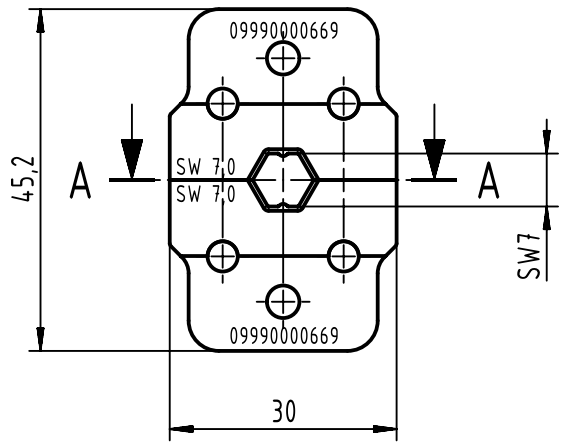

1 2 3 4 5 6

A  
B  
C  
D

A-A

	All rights reserved Department EL PD	Created by WAERMKER	Inspected by HAERTLING	Standardisation 302077	Date 2021-04-29	State Final Release	
		Title Crimp inserts 7,0 for tool 09990000647					Doc-Key / ECM-Nr. 100688375/UGD/002/A 500000194278
HARTING D-32339 Espelkamp		Type TB	Number 09990000669			Rev. A	Page 1/1