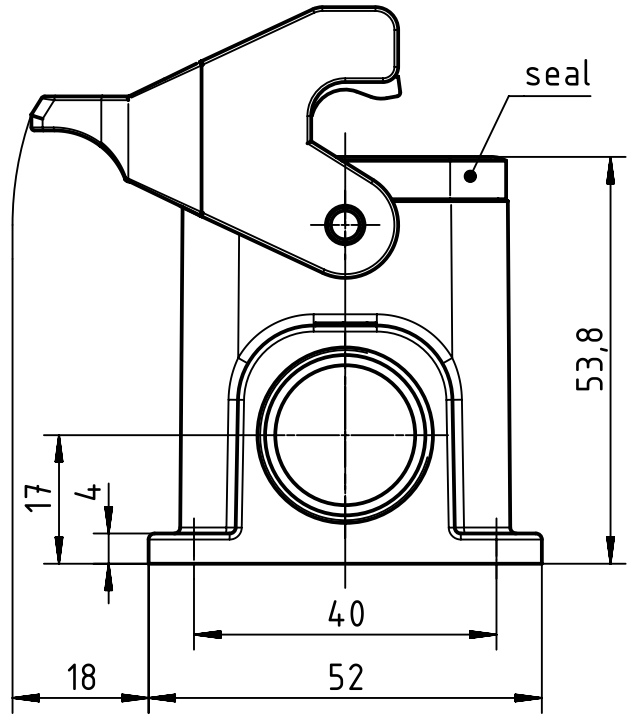

1 2 3 4 5 6

A

B

C

D

	All Dimensions in mm Original Size DIN A4		Scale 1:1	Free size tol.		Ref.
			Created by HELLMANN	Inspected by GERB	Standardisation GARSKE	Sub.
All rights reserved Department EL PD		HARTING Electric GmbH & Co. KG D-32339 Espelkamp		Title Han B Base Surface LC 1 Levers 2 Entries		Date 2019-12-09
				State Final Release		Doc-Key / ECM-Nr. 100175916/UGD/004/C 500000161641
		Type TB		Number 09 30 010 1291		Rev. C
						Page 1/1