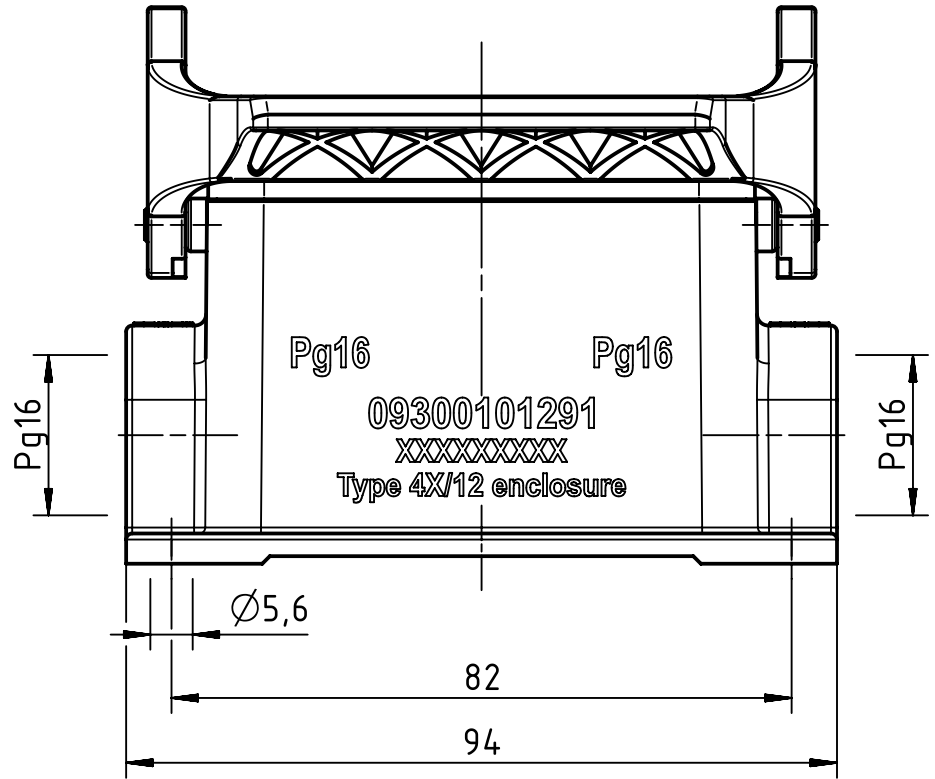

1 2 3 4 5 6

A

B

C

D

	All Dimensions in mm Original Size DIN A4		Scale 1:1	Free size tol.		Ref.
			Created by HELLMANN	Inspected by GERB	Standardisation GARSKE	Sub.
All rights reserved Department EL PD		HARTING Electric GmbH & Co. KG D-32339 Espelkamp		Title Han B Base Surface LC 1 Levers 2 Entries		Date 2019-12-09
				State Final Release		Doc-Key / ECM-Nr. 100175916/UGD/004/C 500000161641
		Type TB		Number 09 30 010 1291		Rev. C
						Page 1/1