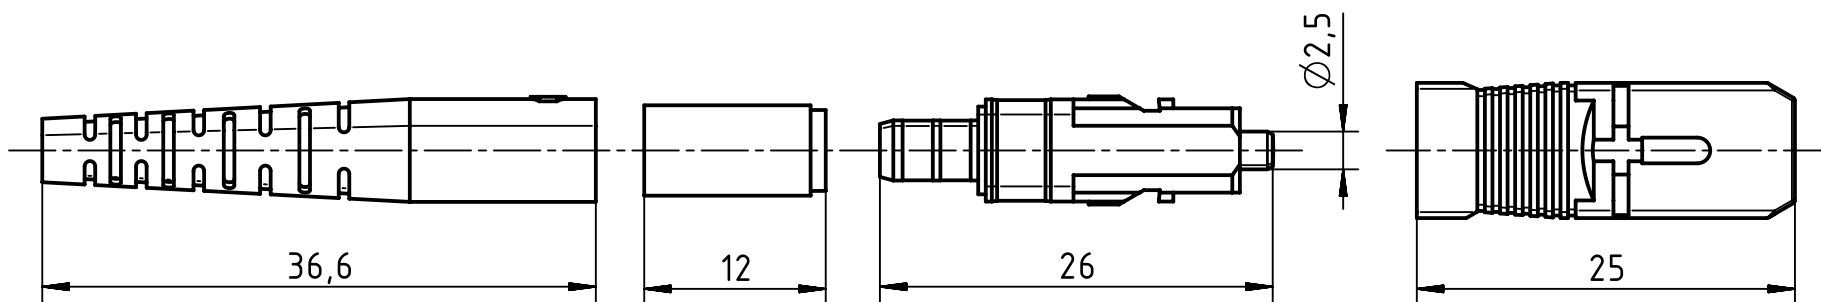

1 2 3 4 5 6

A

B

C

Crimping sleeve and boot for cable- \varnothing 2,7-2,9mm

D

 All Dimensions in mm Original Size DIN A4	Scale 2:1		Free size tol.		Ref.
	Created by HOLLERT		Inspected by RIEPE	Standardisation TIEMANNA	Date 2013-08-21
 All rights reserved Department EL PD - DE HARTING Electric GmbH & Co. KG D-32339 Espelkamp	Title SC Connector Single Mode			Doc-Key / ECM-Nr. 100526066/UGD/000/B 500000058130	
	Type TB	Number 20 10 125 5220			Rev. B