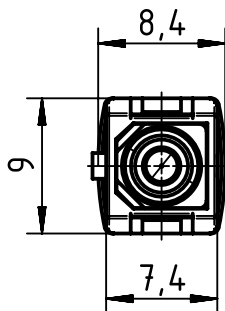

1 2 3 4 5 6

A

B

C

Crimping sleeve and boot for cable- \varnothing 2,7-2,9mm

D

 All Dimensions in mm Original Size DIN A4	Scale 2:1		Free size tol.		Ref.
	Created by HOLLERT		Inspected by RIEPE	Standardisation TIEMANNA	Date 2013-08-21
 All rights reserved Department EL PD - DE HARTING Electric GmbH & Co. KG D-32339 Espelkamp	Title SC Connector Single Mode			Doc-Key / ECM-Nr. 100526066/UGD/000/B 500000058130	
	Type TB	Number 20 10 125 5220			Rev. B