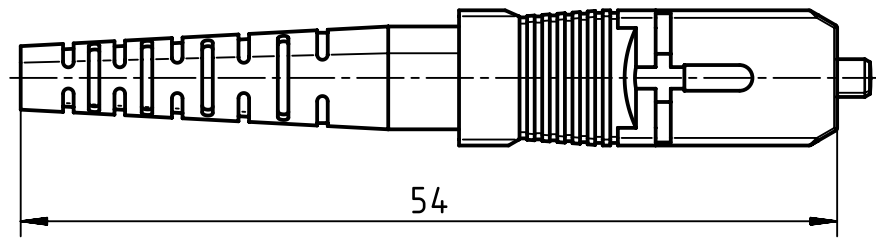

1 2 3 4 5 6

A

B

C

Crimping sleeve and boot for cable- \varnothing 2,7-2,9mm

D

 All Dimensions in mm Original Size DIN A4	Scale 2:1		Free size tol.		Ref.
	Created by HOLLERT		Inspected by RIEPE	Standardisation TIEMANNA	Date 2013-08-21
 All rights reserved Department EL PD - DE HARTING Electric GmbH & Co. KG D-32339 Espelkamp	Title SC Connector Single Mode			Doc-Key / ECM-Nr. 100526066/UGD/000/B 500000058130	
	Type TB	Number 20 10 125 5220			Rev. B