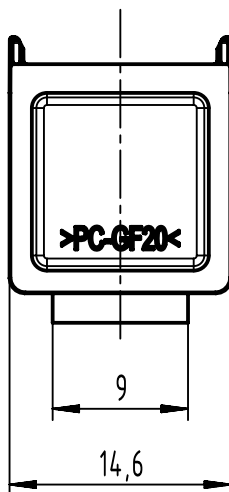

1 2 3 4 5 6

A

B

C

D

	All rights reserved Department EL PD	All Dimensions in mm Original Size DIN A4	Scale 2:1	Free size tol.		Ref.	
		HARTING D-32339 Espelkamp	Created by 100887	Inspected by RUETERA	Standardisation	Date 2022-11-11	State Final Release
Title Han Domino Dummy cube (MF.2)						Doc-Key / ECM-Nr. 100961076/UGD/001/C 500000229928	
		Type TB	Number 09 14 900 2000			Rev. C	Page 1/1