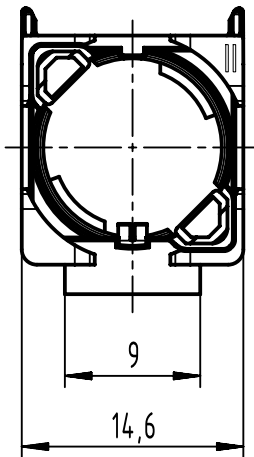

1 2 3 4 5 6

A

B

C

D

	All rights reserved Department EL PD	All Dimensions in mm Original Size DIN A4	Scale 2:1	Free size tol.		Ref.	
		Created by 100887	Inspected by RUETERA	Standardisation	Date 2022-11-10	State Final Release	
HARTING D-32339 Espelkamp		Title Han Domino M12 GND cube (F.2)				Doc-Key / ECM-Nr. 100960764/UGD/001/D 500000229696	
		Type TB	Number 09 14 921 2102			Rev. D	Page 1/1