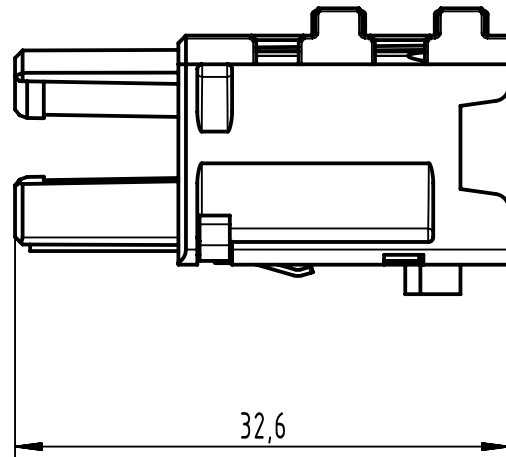

1 2 3 4 5 6

A

B

C

D

	All rights reserved Department EL PD	All Dimensions in mm Original Size DIN A4	Scale 2:1	Free size tol.		Ref.	
		Created by 100887	Inspected by RUETERA	Standardisation	Date 2022-11-10	State Final Release	
HARTING D-32339 Espelkamp		Title Han Domino M12 GND cube (F.2)				Doc-Key / ECM-Nr. 100960764/UGD/001/D 500000229696	
		Type TB	Number 09 14 921 2102			Rev. D	Page 1/1