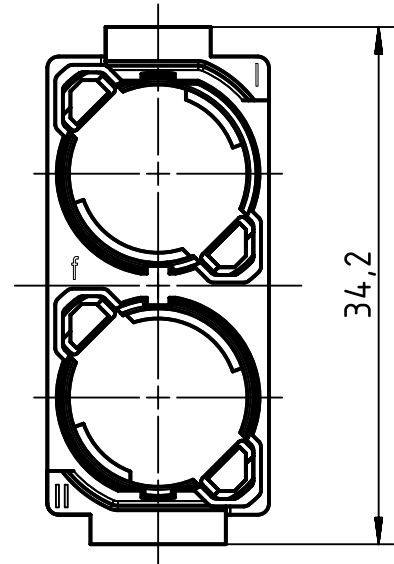

1 2 3 4 5 6

A
B
C
D

	All Dimensions in mm Original Size DIN A4		Scale 2:1	Free size tol.		Ref.
						Sub.
	All rights reserved		Created by MOELLERLI	Inspected by SCHWARZA	Standardisation RUETERA	Date 2020-05-05
	Department EL PD		Title Han M12 module, female			State Final Release
HARTING Electric GmbH & Co. KG D-32339 Espelkamp			Type TB	Number 09 14 002 3161		Doc-Key / ECM-Nr. 100816568/UGD/001/B 500000172249
					Rev. B	Page 1/1