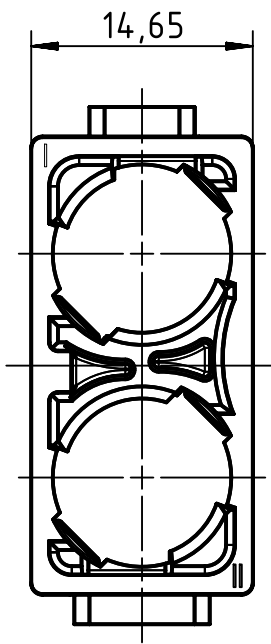

1 2 3 4 5 6

A
B
C
D

	All Dimensions in mm Original Size DIN A4		Scale 2:1	Free size tol.		Ref.
						Sub.
	All rights reserved		Created by MOELLERLI	Inspected by SCHWARZA	Standardisation RUETERA	Date 2020-05-05
	Department EL PD		Title Han M12 module, female			State Final Release
HARTING Electric GmbH & Co. KG D-32339 Espelkamp			Type TB	Number 09 14 002 3161		Doc-Key / ECM-Nr. 100816568/UGD/001/B 500000172249
					Rev. B	Page 1/1