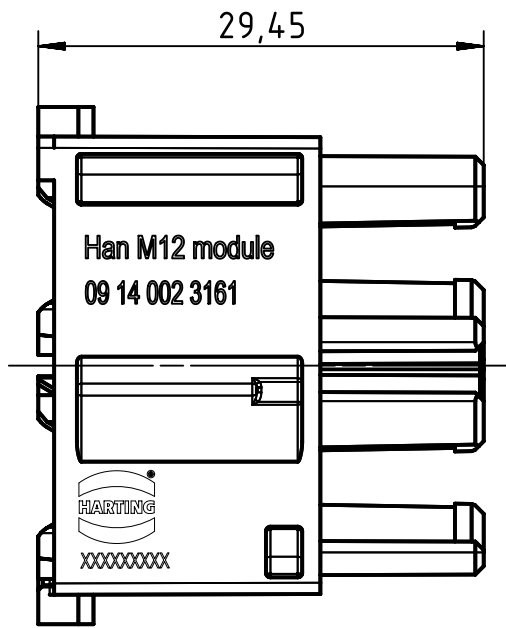

1 2 3 4 5 6

A
B
C
D

	All Dimensions in mm Original Size DIN A4		Scale 2:1	Free size tol.		Ref.
						Sub.
	All rights reserved		Created by MOELLERLI	Inspected by SCHWARZA	Standardisation RUETERA	Date 2020-05-05
	Department EL PD		Title Han M12 module, female			State Final Release
HARTING Electric GmbH & Co. KG D-32339 Espelkamp			Type TB	Number 09 14 002 3161		Doc-Key / ECM-Nr. 100816568/UGD/001/B 500000172249
					Rev. B	Page 1/1