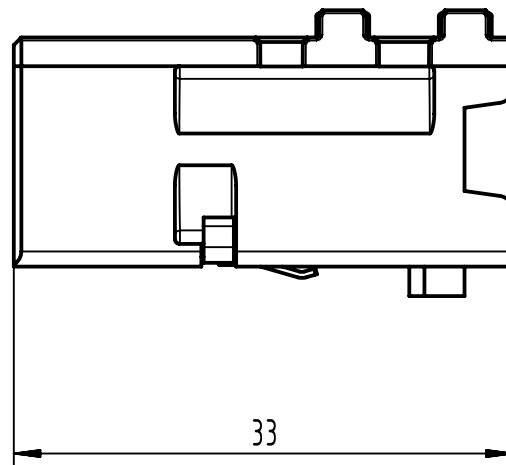

1 2 3 4 5 6

A

B

C

D

	All rights reserved Department EL PD	All Dimensions in mm Original Size DIN A4	Scale 2:1	Free size tol.		Ref.
		Created by 100887	Inspected by RUETERA	Standardisation	Date 2022-11-10	State Final Release
HARTING D-32339 Espelkamp		Title Han Domino M12 GND cube (M.2)			Doc-Key / ECM-Nr. 100960751/UGD/001/E 500000229696	
		Type TB	Number 09 14 921 2002		Rev. E	Page 1/1