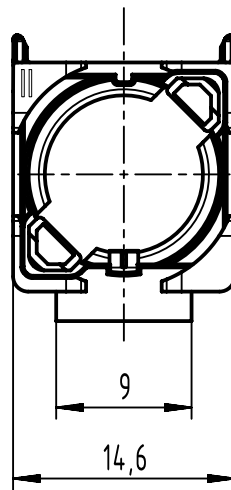

1 2 3 4 5 6

A

B

C

D

	All rights reserved Department EL PD	All Dimensions in mm Original Size DIN A4	Scale 2:1	Free size tol.		Ref.
		Created by 100887	Inspected by RUETERA	Standardisation	Date 2022-11-10	State Final Release
HARTING D-32339 Espelkamp		Title Han Domino M12 GND cube (M.2)			Doc-Key / ECM-Nr. 100960751/UGD/001/E 500000229696	
		Type TB	Number 09 14 921 2002		Rev. E	Page 1/1