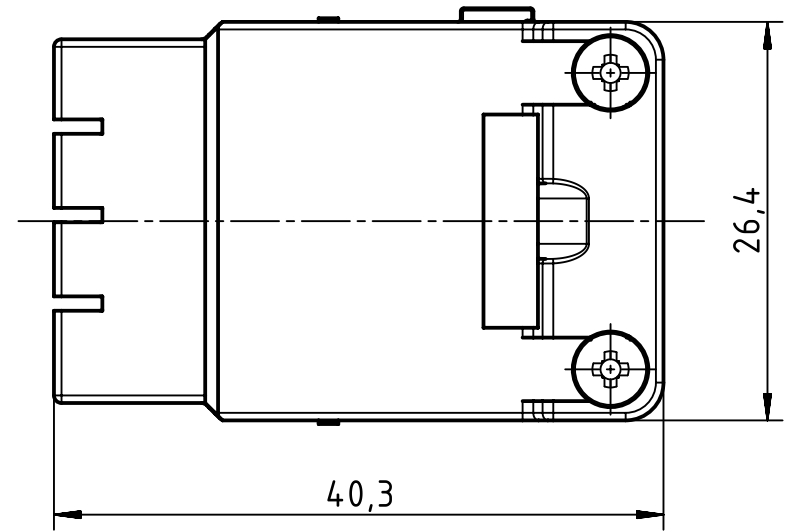

1 2 3 4 5 6

A

B

C

D

wiring acc. EIA/TIA 568A
view from termination side

green	2•	•1	white/green
orange	6•	•3	white/orange
blue	4•	•5	white/blue
brown	8•	•7	white/brown

wiring acc. EIA/TIA 568B
view from termination side

orange	2•	•1	white/orange
green	6•	•3	white/green
blue	4•	•5	white/blue
brown	8•	•7	white/brown

Female contact		
Part number	Wire gauge	
	mm ²	AWG
09932005476	0,13-0,33mm ²	22-26

	All Dimensions in mm Original Size DIN A4	Scale 2:1	Free size tol.		Ref.
	All rights reserved Department EL PD	Created by 00103855	Inspected by SCHNIEDER	Standardisation RUETERA	Sub.
HARTING Electric GmbH & Co. KG D-32339 Espelkamp		Title Han Gigabit HMC insert F, Cat. 7	Date 2019-07-29	State Final Release	
Type TB	Number 09 14 208 3131	Doc-Key / ECM-Nr. 100749602/UGD/000/F 500000155750		Rev. F	Page 1/1