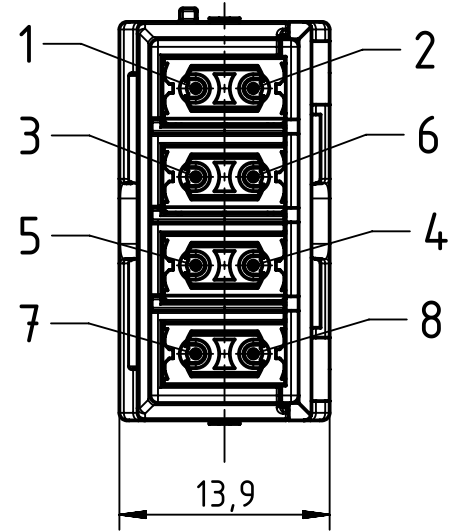

1 2 3 4 5 6

A

B

C

D

wiring acc. EIA/TIA 568A
view from termination side

green	2•	•1	white/green
orange	6•	•3	white/orange
blue	4•	•5	white/blue
brown	8•	•7	white/brown

wiring acc. EIA/TIA 568B
view from termination side

orange	2•	•1	white/orange
green	6•	•3	white/green
blue	4•	•5	white/blue
brown	8•	•7	white/brown

Female contact		
Part number	Wire gauge	
	mm ²	AWG
09932005476	0,13-0,33mm ²	22-26

	All Dimensions in mm Original Size DIN A4	Scale 2:1	Free size tol.		Ref.
	All rights reserved Department EL PD	Created by 00103855	Inspected by SCHNIEDER	Standardisation RUETERA	Sub.
HARTING Electric GmbH & Co. KG D-32339 Espelkamp		Title Han Gigabit HMC insert F, Cat. 7	Date 2019-07-29	State Final Release	
Type TB	Number 09 14 208 3131	Doc-Key / ECM-Nr. 100749602/UGD/000/F 500000155750		Rev. F	Page 1/1