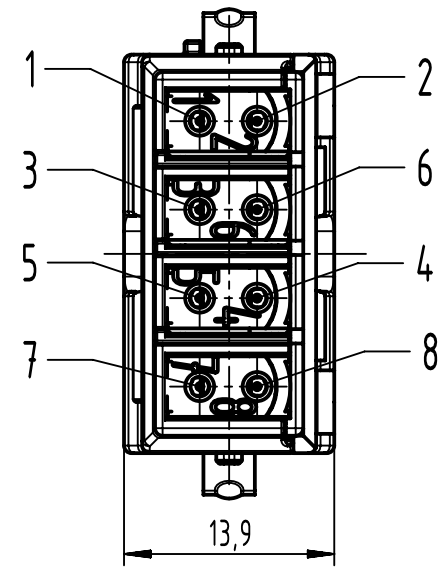

1 2 3 4 5 6

A

B

C

D

wiring acc. EIA/TIA 568A
view from termination side

green	2•	•1	white/green
orange	6•	•3	white/orange
blue	4•	•5	white/blue
brown	8•	•7	white/brown

wiring acc. EIA/TIA 568B
view from termination side

orange	2•	•1	white/orange
green	6•	•3	white/green
blue	4•	•5	white/blue
brown	8•	•7	white/brown

	All rights reserved		Created by MOELLERLI		Inspected by RUETERA		Standardisation SAP_WFRT		Date 2022-04-06		State Final Release		
	Department EL PD		Title Han GigaBit Cat8 (GND), female										
HARTING D-32339 Espelkamp			Type TB		Number 09 14 008 3135					Doc-Key / ECM-Nr. 100924.028/UGD/001/C 500000215323		Rev. C	Page 1/1