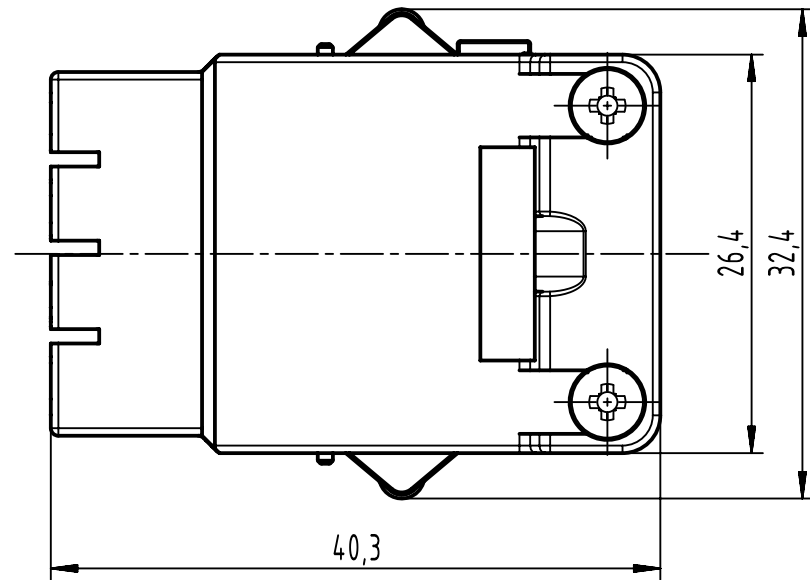

1 2 3 4 5 6

A

B

C

D

wiring acc. EIA/TIA 568A
view from termination side

green	2•	•1	white/green
orange	6•	•3	white/orange
blue	4•	•5	white/blue
brown	8•	•7	white/brown

wiring acc. EIA/TIA 568B
view from termination side

orange	2•	•1	white/orange
green	6•	•3	white/green
blue	4•	•5	white/blue
brown	8•	•7	white/brown

	All rights reserved		Created by MOELLERLI		Inspected by RUETERA		Standardisation SAP_WFRT		Date 2022-04-06		State Final Release		
	Department EL PD		Title Han GigaBit Cat8 (GND), female										
HARTING D-32339 Espelkamp			Type TB		Number 09 14 008 3135					Doc-Key / ECM-Nr. 100924.028/UGD/001/C 500000215323		Rev. C	Page 1/1