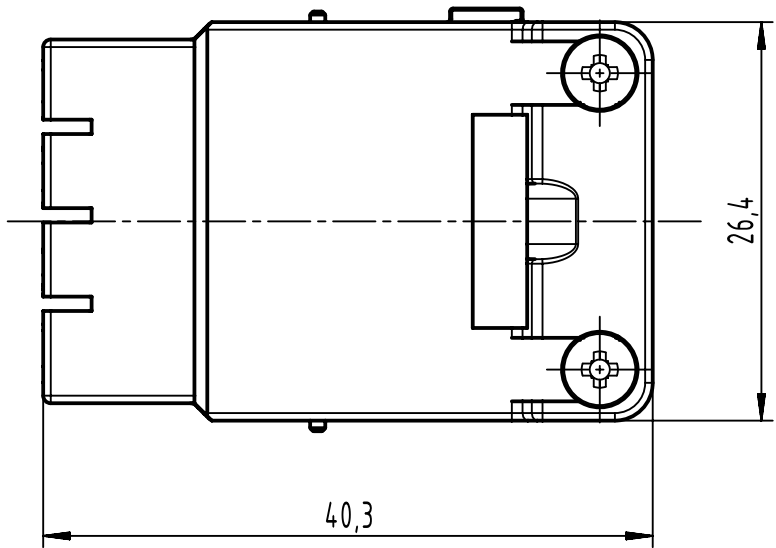

1 2 3 4 5 6

A

wiring acc. EIA/TIA 568A  
view from termination side

green	2•	•1	white/green
orange	6•	•3	white/orange
blue	4•	•5	white/blue
brown	8•	•7	white/brown

wiring acc. EIA/TIA 568B  
view from termination side

orange	2•	•1	white/orange
green	6•	•3	white/green
blue	4•	•5	white/blue
brown	8•	•7	white/brown

B

C

D

	All rights reserved Department EL PD	All Dimensions in mm Original Size DIN A4		Scale 2:1	Free size tol.	Ref. Sub.
		Created by MOELLERLI	Inspected by RUETERA	Standardisation SAP_WFRT	Date 2022-04-06	State Final Release
HARTING D-32339 Espelkamp		Title Han GigaBit Cat8, female			Doc-Key / ECM-Nr. 100923603/UGD/001/C 500000215323	
		Type TB	Number 09 14 008 3134		Rev. C	Page 1/1