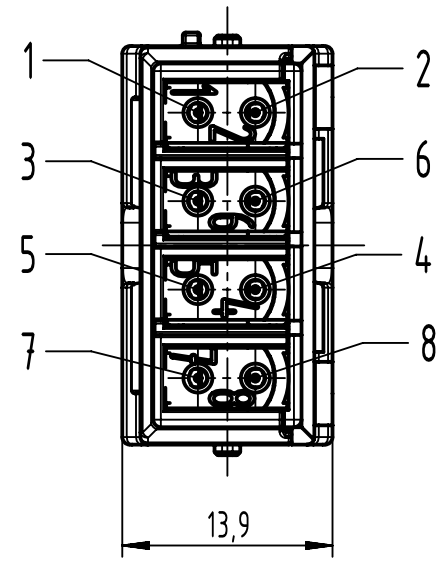

1 2 3 4 5 6

A

wiring acc. EIA/TIA 568A  
view from termination side

green	2•	•1	white/green
orange	6•	•3	white/orange
blue	4•	•5	white/blue
brown	8•	•7	white/brown

wiring acc. EIA/TIA 568B  
view from termination side

orange	2•	•1	white/orange
green	6•	•3	white/green
blue	4•	•5	white/blue
brown	8•	•7	white/brown

B

C

D

	All rights reserved Department EL PD	All Dimensions in mm Original Size DIN A4		Scale 2:1	Free size tol.	Ref. Sub.
		Created by MOELLERLI	Inspected by RUETERA	Standardisation SAP_WFRT	Date 2022-04-06	State Final Release
HARTING D-32339 Espelkamp		Title Han GigaBit Cat8, female			Doc-Key / ECM-Nr. 100923603/UGD/001/C 500000215323	
		Type TB	Number 09 14 008 3134		Rev. C	Page 1/1