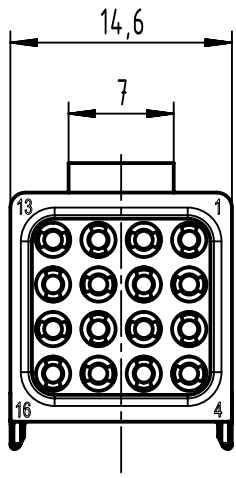

1 2 3 4 5 6

A

B

C

D

	All Dimensions in mm Original Size DIN A4		Scale 2:1	Free size tol.		Ref.
						Sub.
	All rights reserved		Created by 100887	Inspected by RUETERA	Standardisation SAP_WFRT	Date 2022-11-09
	Department EL PD		Title Han Domino HD cube, crimp (F.1)			State Final Release
HARTING D-32339 Espelkamp		Type TB	Number 09 14 916 1101			Doc-Key / ECM-Nr. 100955936/UGD/001/C 500000229572
					Rev. C	Page 1/1