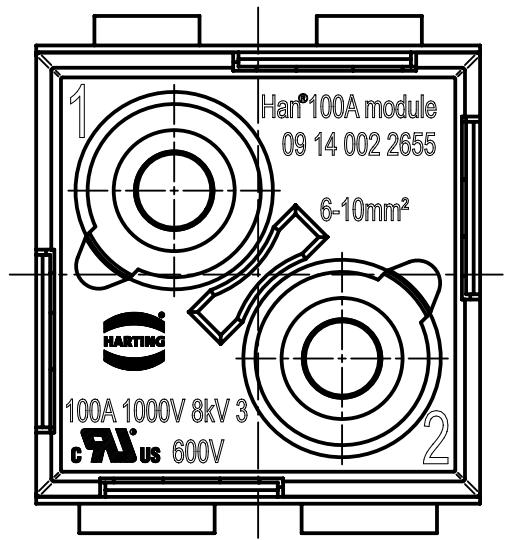

1 2 3 4 5 6

A
B
C
D

	All Dimensions in mm Original Size DIN A4		Scale 2:1	Free size tol.		Ref.
						Sub.
	All rights reserved		Created by HOLLERT	Inspected by SUNDERMEIER	Standardisation	Date 2023-02-17
	Department EL PD					State Final Release
HARTING			Title Han 100A axial module, male 6-10 mm ²			Doc-Key / ECM-Nr. 100195632/UGD/004/D 500000237506
D-32339 Espelkamp			Type TB	Number 09 14 002 2655		