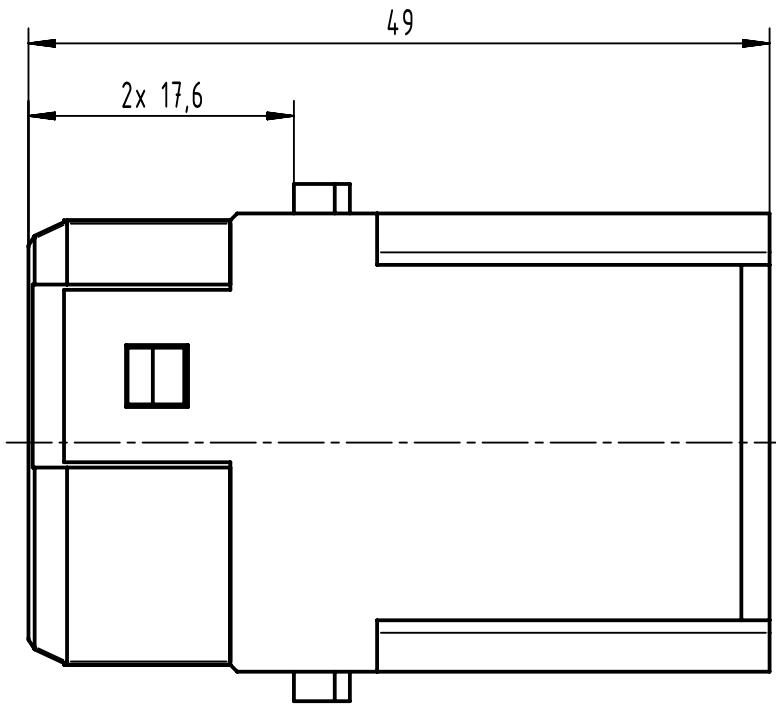

1 2 3 4 5 6

A
B
C
D

	All Dimensions in mm Original Size DIN A4		Scale 2:1	Free size tol.		Ref.
						Sub.
	All rights reserved		Created by HOLLERT	Inspected by SUNDERMEIER	Standardisation	Date 2023-02-17
	Department EL PD					State Final Release
HARTING			Title Han 100A axial module, male 6-10 mm ²			Doc-Key / ECM-Nr. 100195632/UGD/004/D 500000237506
D-32339 Espelkamp			Type TB	Number 09 14 002 2655		