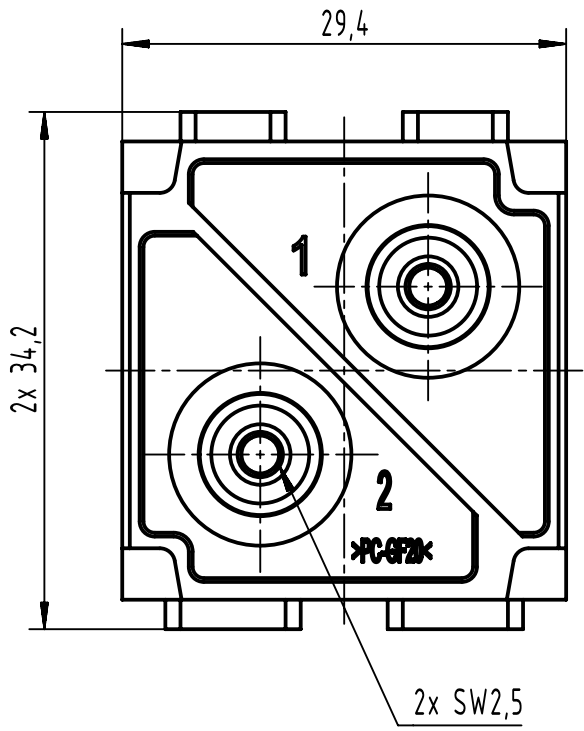

1 2 3 4 5 6

A
B
C
D

	All Dimensions in mm Original Size DIN A4		Scale 2:1	Free size tol.		Ref.
						Sub.
	All rights reserved		Created by HOLLERT	Inspected by SUNDERMEIER	Standardisation	Date 2023-02-17
	Department EL PD					State Final Release
HARTING			Title Han 100A axial module, male 6-10 mm ²			Doc-Key / ECM-Nr. 100195632/UGD/004/D 500000237506
D-32339 Espelkamp			Type TB	Number 09 14 002 2655		