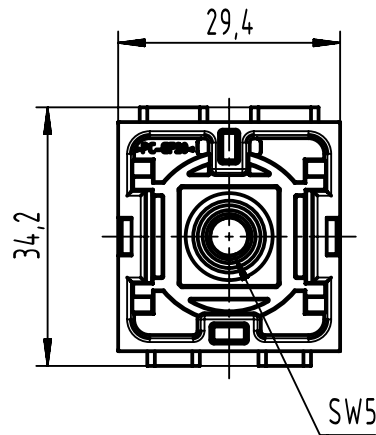

1 2 3 4 5 6

A

B

C

D

	All rights reserved Department EL PD		All Dimensions in mm Original Size DIN A4	Scale 1:1	Free size tol.	Ref. Sub.	
	HARTING D-32339 Espelkamp		Created by HOLLERT	Inspected by SCHNIEDER	Standardisation	Date 2024-01-29	State Final Release
			Title Han 200A axial module, male 40-70 mm ²			Doc-Key / ECM-Nr. 100086411/UGD/008/E 500000262793	
			Type TB	Number 09 14 001 2662		Rev. E	Page 1/1