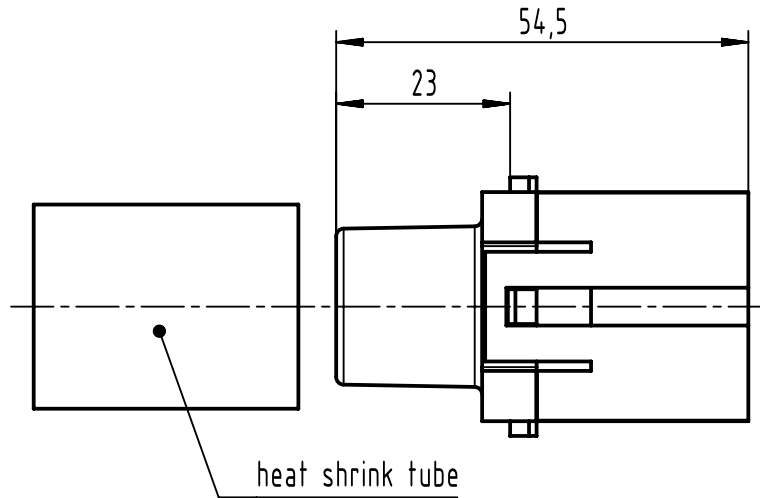

1 2 3 4 5 6

A

B

C

D

	All rights reserved Department EL PD		All Dimensions in mm Original Size DIN A4	Scale 1:1	Free size tol.	Ref. Sub.	
	HARTING D-32339 Espelkamp		Created by HOLLERT	Inspected by SCHNIEDER	Standardisation	Date 2024-01-29	State Final Release
			Title Han 200A axial module, male 40-70 mm ²			Doc-Key / ECM-Nr. 100086411/UGD/008/E 500000262793	
			Type TB	Number 09 14 001 2662		Rev. E	Page 1/1