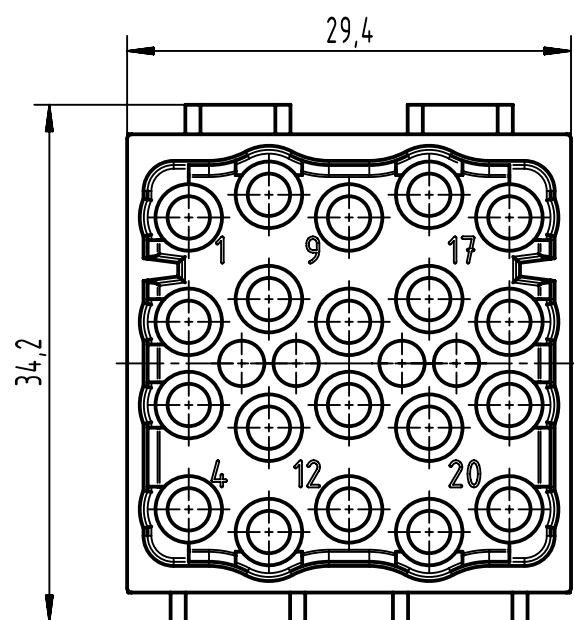

A

B

C

D

	All Dimensions in mm Original Size DIN A4		Scale 2:1	Free size tol.		Ref.
			Created by MEYERLE	Inspected by SUNDERMEIER	Standardisation	Sub.
All rights reserved Department EL PD		Title Han EEE module, crimp female		Date 2022-10-17	State Final Release	Doc-Key / ECM-Nr. 100168958/UGD/013/C 500000227820
HARTING D-32339 Espelkamp		Type TB	Number 09 14 020 3101		Rev. C	Page 1/1