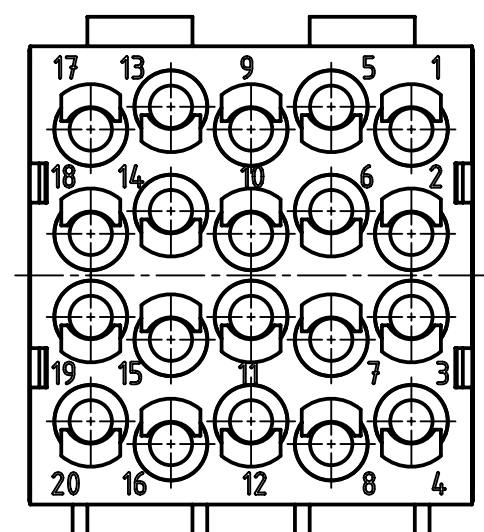

A

B

C

D

	All Dimensions in mm Original Size DIN A4		Scale 2:1	Free size tol.		Ref.
			Created by MEYERLE	Inspected by SUNDERMEIER	Standardisation	Sub.
All rights reserved Department EL PD		Title Han EEE module, crimp female		Date 2022-10-17	State Final Release	Doc-Key / ECM-Nr. 100168958/UGD/013/C 500000227820
HARTING D-32339 Espelkamp		Type TB	Number 09 14 020 3101		Rev. C	Page 1/1