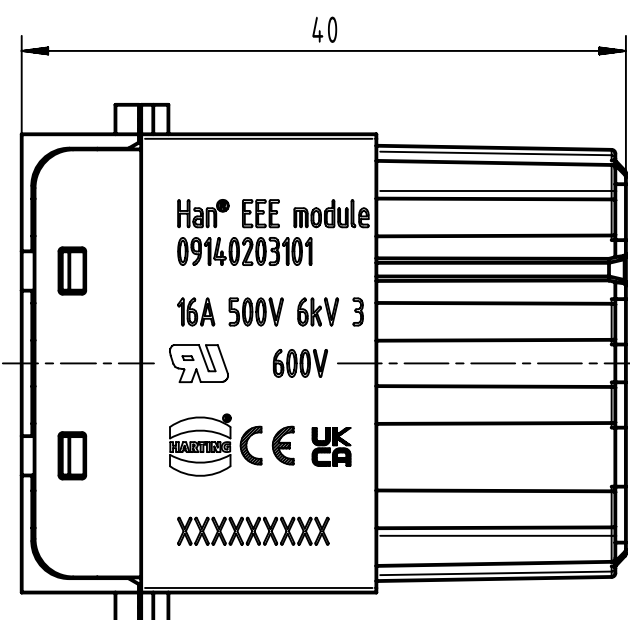

A

B

C

D

	All Dimensions in mm Original Size DIN A4		Scale 2:1	Free size tol.		Ref.
			Created by MEYERLE	Inspected by SUNDERMEIER	Standardisation	Sub.
All rights reserved Department EL PD		Title Han EEE module, crimp female		Date 2022-10-17	State Final Release	Doc-Key / ECM-Nr. 100168958/UGD/013/C 500000227820
HARTING D-32339 Espelkamp		Type TB	Number 09 14 020 3101		Rev. C	Page 1/1