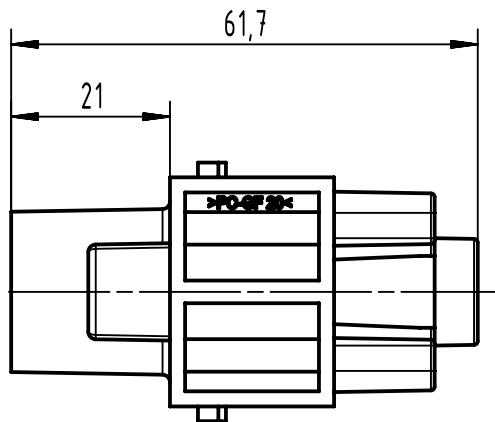

1 2 3 4 5 6

A

B

C

D

	All rights reserved Department EL PD	Created by MEYERLE		Inspected by SUNDERMEIER		Standardisation		Date 2022-10-21		State Final Release	
		Title Han 200A crimp module, female								Doc-Key / ECM-Nr. 100569025/UGD/000/E 500000228119	
HARTING D-32339 Espelkamp		Type TB		Number 09 14 001 3101				Rev. E		Page 1/1	
All Dimensions in mm Original Size DIN A4		Scale 1:1		Free size tol.				Ref.		Sub.	