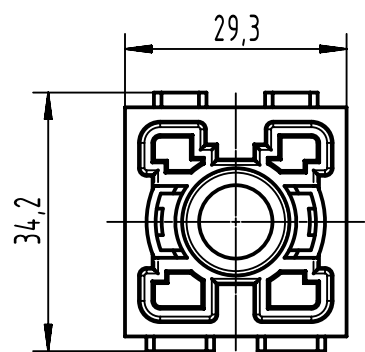

1 2 3 4 5 6

A

B

C

D

	All rights reserved Department EL PD	Created by MEYERLE		Inspected by SUNDERMEIER		Standardisation		Date 2022-10-21		State Final Release	
		Title Han 200A crimp module, female								Doc-Key / ECM-Nr. 100569025/UGD/000/E 500000228119	
HARTING D-32339 Espelkamp		Type TB		Number 09 14 001 3101				Rev. E		Page 1/1	
All Dimensions in mm Original Size DIN A4		Scale 1:1		Free size tol.				Ref.		Sub.	