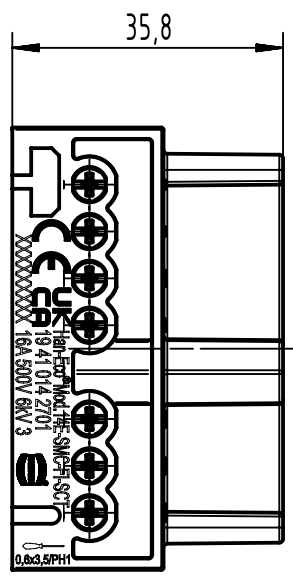

1 2 3 4 5 6

A

B

C

D

	All Dimensions in mm Original Size DIN A4		Scale 1:1	Free size tol.		Ref.	
						Sub.	
	All rights reserved		Created by BALSAN	Inspected by 402602	Standardisation SAP_WFRT	Date 2022-10-17	State Final Release
	Department EL PD		Title Han-Eco Mod.14E-SMC-FI-SCT				Doc-Key / ECM-Nr. 10051204.0/UGD/002/D 500000227785
HARTING D-32339 Espelkamp		Type TB	Number 19 41 014 2701			Rev. D	Page 1/1