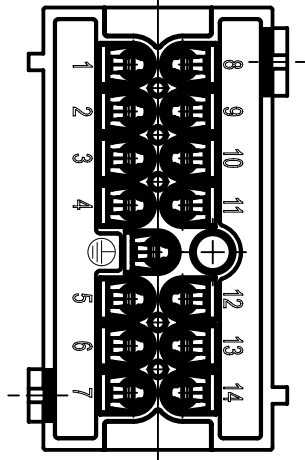

1 2 3 4 5 6

A

B

C

D

	All Dimensions in mm Original Size DIN A4		Scale 1:1	Free size tol.		Ref.	
						Sub.	
	All rights reserved		Created by BALSAN	Inspected by 402602	Standardisation SAP_WFRT	Date 2022-10-17	State Final Release
	Department EL PD		Title Han-Eco Mod.14E-SMC-FI-SCT				Doc-Key / ECM-Nr. 10051204.0/UGD/002/D 500000227785
HARTING D-32339 Espelkamp		Type TB	Number 19 41 014 2701			Rev. D	Page 1/1