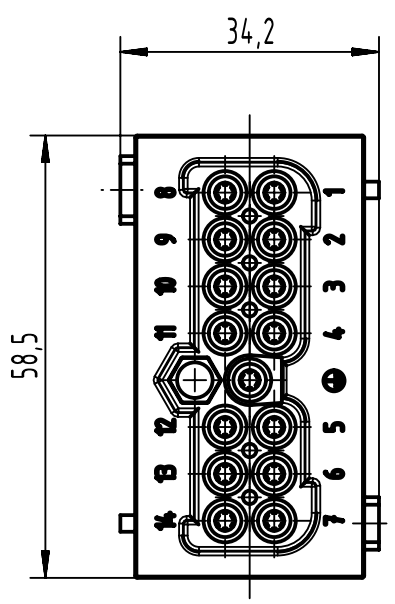

1 2 3 4 5 6

A

B

C

D

	All Dimensions in mm Original Size DIN A4		Scale 1:1	Free size tol.		Ref.	
						Sub.	
	All rights reserved		Created by BALSAN	Inspected by 402602	Standardisation SAP_WFRT	Date 2022-10-17	State Final Release
	Department EL PD		Title Han-Eco Mod.14E-SMC-FI-SCT				Doc-Key / ECM-Nr. 10051204.0/UGD/002/D 500000227785
HARTING D-32339 Espelkamp		Type TB	Number 19 41 014 2701			Rev. D	Page 1/1