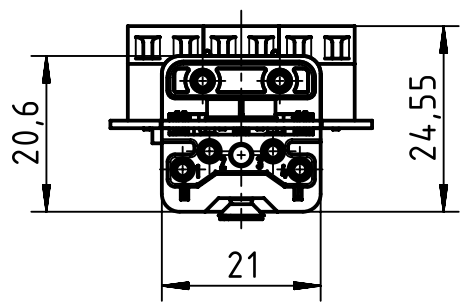

1 2 3 4 5 6

A

B

C

D

	All Dimensions in mm Original Size DIN A4		Scale 1:1	Free size tol.		Ref.	
						Sub.	
	All rights reserved Department EL PD - DE		Created by RULLKOETTER	Inspected by BERGHORN	Standardisation RUETERA	Date 2018-07-27	State Final Release
	HARTING Electric GmbH & Co. KG D-32339 Espelkamp		Title Han Brid-Wandd.+ Cu-B. Bu-c(G) WagoKlemm			Doc-Key / ECM-Nr. 100132504/UGD/005/C 500000138188	
			Type TB	Number 09 12 006 2795		Rev. C	Page 1/1