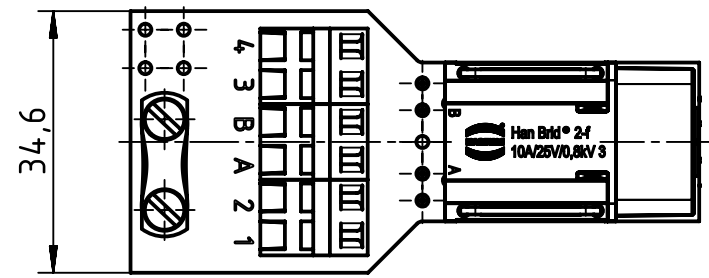

1 2 3 4 5 6

A

B

C

D

	All Dimensions in mm Original Size DIN A4		Scale 1:1	Free size tol.		Ref.	
						Sub.	
	All rights reserved Department EL PD - DE		Created by RULLKOETTER	Inspected by BERGHORN	Standardisation RUETERA	Date 2018-07-27	State Final Release
	HARTING Electric GmbH & Co. KG D-32339 Espelkamp		Title Han Brid-Wandd.+ Cu-B. Bu-c(G) WagoKlemm			Doc-Key / ECM-Nr. 100132504/UGD/005/C 500000138188	
			Type TB	Number 09 12 006 2795		Rev. C	Page 1/1