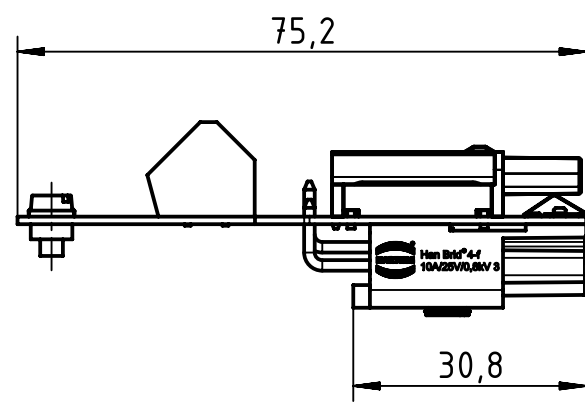

1 2 3 4 5 6

A

B

C

D

	All Dimensions in mm Original Size DIN A4		Scale 1:1	Free size tol.		Ref.	
						Sub.	
	All rights reserved Department EL PD - DE		Created by RULLKOETTER	Inspected by BERGHORN	Standardisation RUETERA	Date 2018-07-27	State Final Release
	HARTING Electric GmbH & Co. KG D-32339 Espelkamp		Title Han Brid-Wandd.+ Cu-B. Bu-c(G) WagoKlemm			Doc-Key / ECM-Nr. 100132504/UGD/005/C 500000138188	
			Type TB	Number 09 12 006 2795		Rev. C	Page 1/1