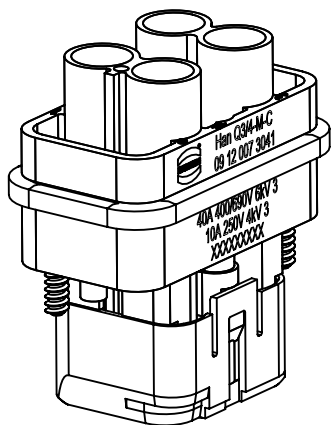

self-tapping screw acc.
ISO 7049-ST 2,9x9,5-F-H
enclosed separately

	All Dimensions in mm Original Size DIN A4		Scale 1:1	Free size tol.		Ref.	
						Sub.	
	All rights reserved		Created by HELLMANN	Inspected by RIEPE	Standardisation SAP_WFRT	Date 2022-01-13	State Final Release
	Department EL PD		Title Han Q3/4-M-C			Doc-Key / ECM-Nr. 100809939/UGD/001/E 500000209196	
HARTING D-32339 Espelkamp			Type TB	Number 09 12 007 3041		Rev. E	Page 1/1