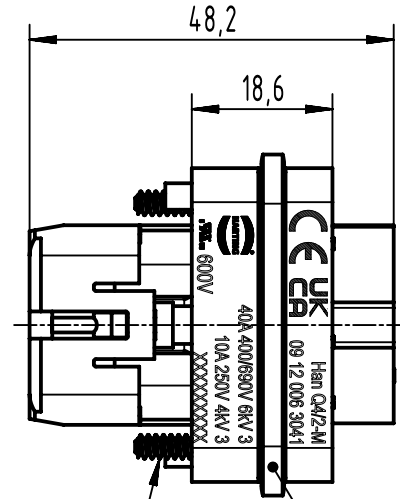

1 2 3 4 5 6

A

B

C

D

self-tapping screw ISO 7049-ST 2,9x9,5-F-H seal

	All Dimensions in mm Original Size DIN A4		Scale 1:1	Free size tol.		Ref.	
						Sub.	
	All rights reserved		Created by HOLLERT	Inspected by RIEPE	Standardisation	Date 2023-02-08	
	Department EL PD					State Final Release	
HARTING			Title Han Q4/2-M-c male insert			Doc-Key / ECM-Nr. 100132507/UGD/005/D 500000236993	
D-32339 Espelkamp			Type TB	Number 09 12 006 3041			
						Rev. D	Page 1/1