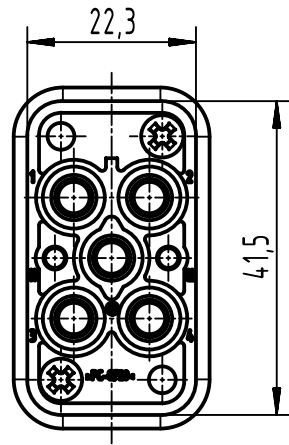

1 2 3 4 5 6

A

B

C

D

self-tapping screw ISO 7049-ST 2,9x9,5-F-H seal

	All Dimensions in mm Original Size DIN A4		Scale 1:1	Free size tol.		Ref.	
						Sub.	
	All rights reserved		Created by HOLLERT	Inspected by RIEPE	Standardisation	Date 2023-02-08	
	Department EL PD					State Final Release	
HARTING			Title Han Q4/2-M-c male insert			Doc-Key / ECM-Nr. 100132507/UGD/005/D 500000236993	
D-32339 Espelkamp			Type TB	Number 09 12 006 3041			
						Rev. D	Page 1/1