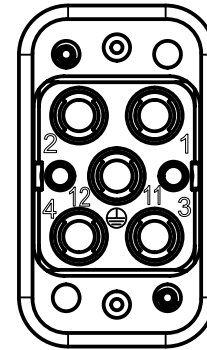

1 2 3 4 5 6

A

B

C

D

self-tapping screw ISO 7049-ST 2,9x9,5-F-H seal

	All Dimensions in mm Original Size DIN A4		Scale 1:1	Free size tol.		Ref.	
						Sub.	
	All rights reserved		Created by HOLLERT	Inspected by RIEPE	Standardisation	Date 2023-02-08	
	Department EL PD					State Final Release	
HARTING			Title Han Q4/2-M-c male insert			Doc-Key / ECM-Nr. 100132507/UGD/005/D 500000236993	
D-32339 Espelkamp			Type TB	Number 09 12 006 3041			
						Rev. D	Page 1/1