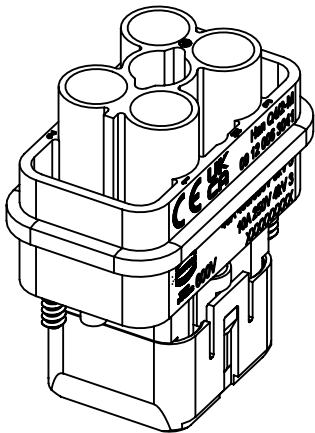

1 2 3 4 5 6

A

B

C

D

self-tapping screw ISO 7049-ST 2,9x9,5-F-H seal

	All Dimensions in mm Original Size DIN A4		Scale 1:1	Free size tol.		Ref.	
						Sub.	
	All rights reserved		Created by HOLLERT	Inspected by RIEPE	Standardisation	Date 2023-02-08	
	Department EL PD					State Final Release	
HARTING			Title Han Q4/2-M-c male insert			Doc-Key / ECM-Nr. 100132507/UGD/005/D 500000236993	
D-32339 Espelkamp			Type TB	Number 09 12 006 3041			
						Rev. D	Page 1/1