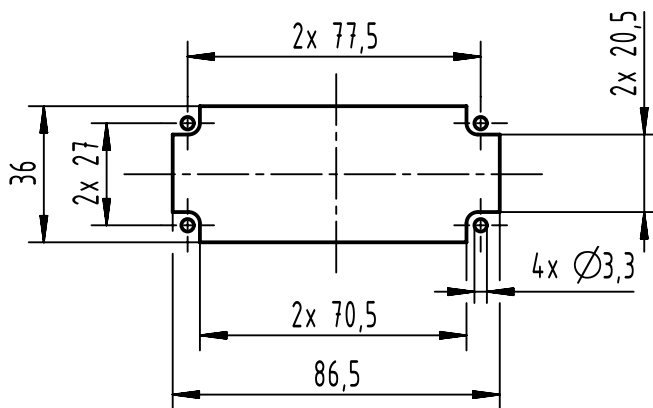

panel cut out (1:2)

	All Dimensions in mm Original Size DIN A4		Scale 1:1	Free size tol.		Ref.
	All rights reserved Department EL PD		Created by HUK	Inspected by WANGSTE	Standardisation ROEBEN	Date 2021-09-23
HARTING D-32339 Espelkamp		Title Han K 32-24-M-C			Doc-Key / ECM-Nr. 100888683/UGD/001/C 500000202433	
		Type TB	Number 09 38 056 3001		Rev. C	Page 1/1