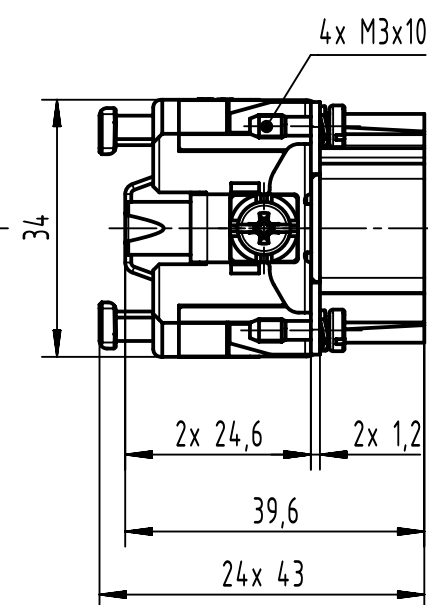

panel cut out
(1:2)

	All Dimensions in mm Original Size DIN A4		Scale 1:1	Free size tol.	Ref.
			Created by SPRENB	Inspected by RUETERA	Standardisation SAP_WFRT
All rights reserved Department EL PD		Title Han 24ES Press-M		Date 2022-03-14	State Final Release
HARTING D-32339 Espelkamp		Type TB Number 09 33 024 2648		Doc-Key / ECM-Nr. 100616676/UGD/002/F 500000213238 Rev. F Page 1/1	