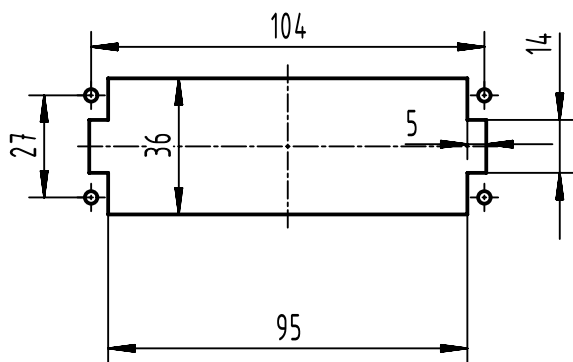

panel cut out
(1:2)

	All Dimensions in mm Original Size DIN A4		Scale 1:1	Free size tol.	Ref.
			Created by SPRENB	Inspected by RUETERA	Standardisation SAP_WFRT
All rights reserved Department EL PD		Title Han 24ES Press-M		Date 2022-03-14	State Final Release
HARTING D-32339 Espelkamp		Type TB Number 09 33 024 2648		Doc-Key / ECM-Nr. 100616676/UGD/002/F 500000213238 Rev. F Page 1/1	