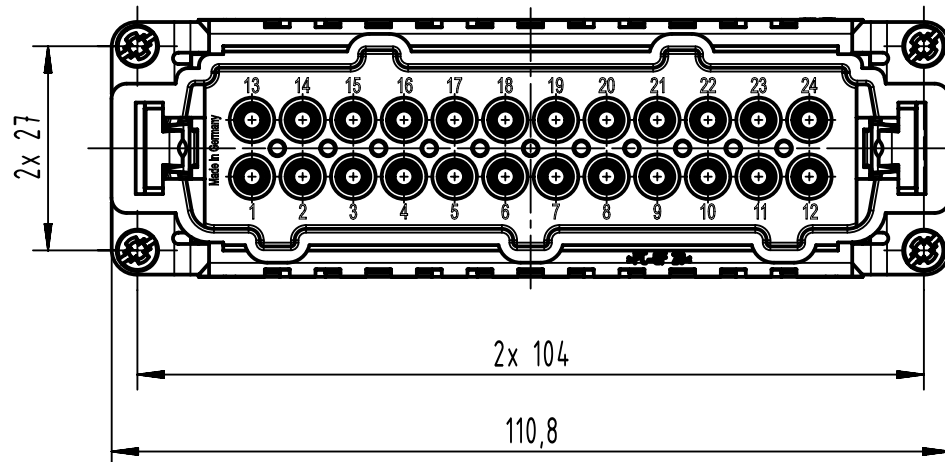

panel cut out
(1:2)

	All Dimensions in mm Original Size DIN A4		Scale 1:1	Free size tol.	Ref.
			Created by SPRENB	Inspected by RUETERA	Standardisation SAP_WFRT
All rights reserved Department EL PD		Title Han 24ES Press-M		Date 2022-03-14	State Final Release
HARTING D-32339 Espelkamp		Type TB Number 09 33 024 2648		Doc-Key / ECM-Nr. 100616676/UGD/002/F 500000213238 Rev. F Page 1/1	