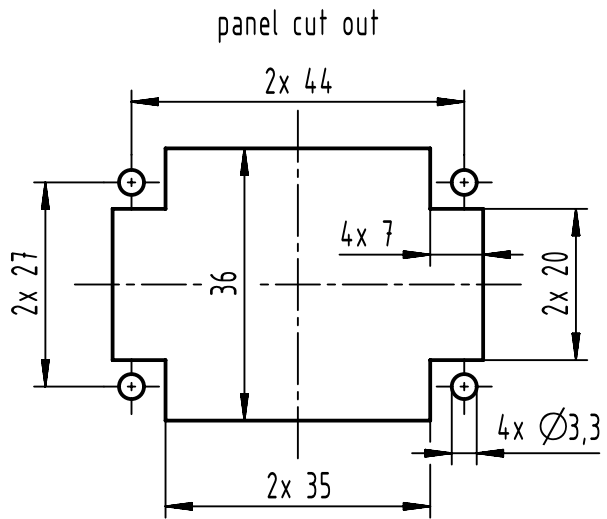

1 2 3 4 5 6

A

B

C

D

	All Dimensions in mm Original Size DIN A4		Scale 1:1	Free size tol.		Ref.	
						Sub.	
	All rights reserved		Created by HEW	Inspected by DINGB	Standardisation RUETERA	Date 2021-10-29	State Final Release
	Department EL PD		Title Han ES 6B PE-CC Male			Doc-Key / ECM-Nr. 1009164.10/UGD/005/B 500000204.777	
HARTING D-32339 Espelkamp			Type TB	Number 09 33 006 2676		Rev. B	Page 1/1