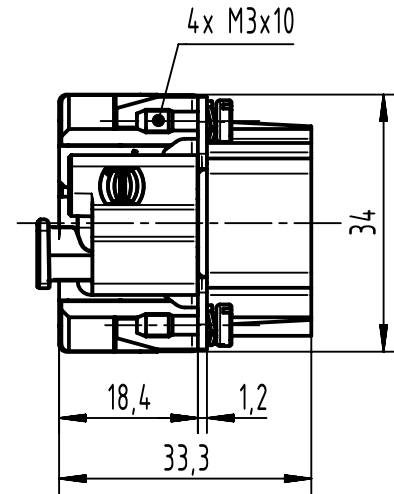

1 2 3 4 5 6

A

B

C

D

	All Dimensions in mm Original Size DIN A4		Scale 1:1	Free size tol.		Ref.	
						Sub.	
	All rights reserved		Created by HEW	Inspected by DINGB	Standardisation RUETERA	Date 2021-10-29	State Final Release
	Department EL PD		Title Han ES 6B PE-CC Male			Doc-Key / ECM-Nr. 1009164.10/UGD/005/B 500000204.777	
HARTING D-32339 Espelkamp			Type TB	Number 09 33 006 2676		Rev. B	Page 1/1