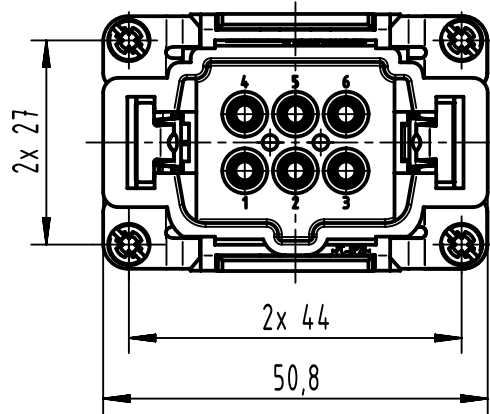

1 2 3 4 5 6

A

B

C

D

	All Dimensions in mm Original Size DIN A4		Scale 1:1	Free size tol.		Ref.	
						Sub.	
	All rights reserved		Created by HEW	Inspected by DINGB	Standardisation RUETERA	Date 2021-10-29	State Final Release
	Department EL PD		Title Han ES 6B PE-CC Male			Doc-Key / ECM-Nr. 1009164.10/UGD/005/B 500000204.777	
HARTING D-32339 Espelkamp			Type TB	Number 09 33 006 2676		Rev. B	Page 1/1