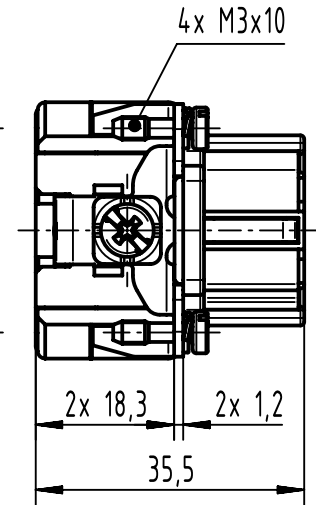

1 2 3 4 5 6

A

B

C

D

panel cut out
(1:2)

	All Dimensions in mm Original Size DIN A4		Scale 1:1	Free size tol.	Ref.
			Created by HOLLERT	Inspected by SCHNIEDER	Standardisation
All rights reserved Department EL PD		Title Han 24 E-bu-c 25-48		Date 2022-07-21	State Final Release
HARTING D-32339 Espelkamp		Type TB		Number 09 33 024 2712	
Doc-Key / ECM-Nr. 100615043/UGD/002/D 500000219871					Rev. D
					Page 1/1