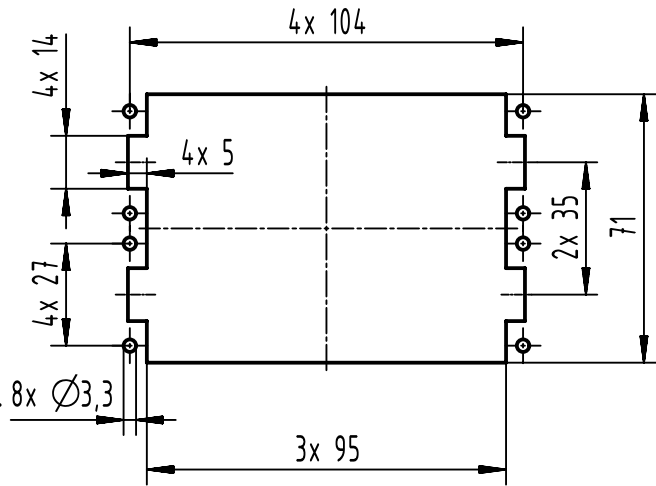

1 2 3 4 5 6

A

B

C

D

panel cut out
(1:2)

	All Dimensions in mm Original Size DIN A4		Scale 1:1	Free size tol.	Ref.
			Created by HOLLERT	Inspected by SCHNIEDER	Standardisation
All rights reserved Department EL PD		Title Han 24 E-bu-c 25-48		Date 2022-07-21	State Final Release
HARTING D-32339 Espelkamp		Type TB		Number 09 33 024 2712	
Doc-Key / ECM-Nr. 100615043/UGD/002/D 500000219871					Rev. D
					Page 1/1