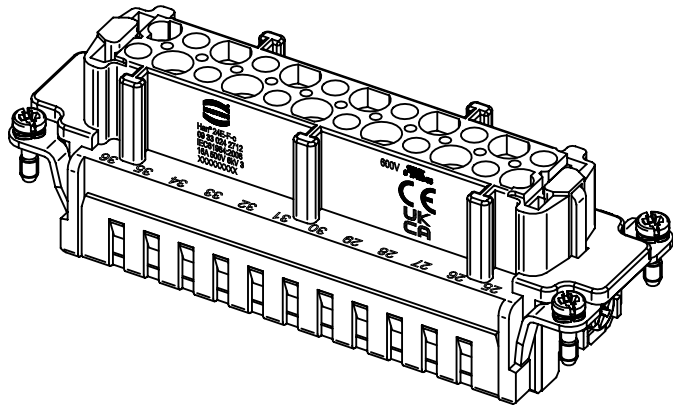

1 2 3 4 5 6

A

B

C

D

panel cut out
(1:2)

	All Dimensions in mm Original Size DIN A4		Scale 1:1	Free size tol.	Ref.
			Created by HOLLERT	Inspected by SCHNIEDER	Standardisation
All rights reserved Department EL PD		Title Han 24 E-bu-c 25-48		Date 2022-07-21	State Final Release
HARTING D-32339 Espelkamp		Type TB		Number 09 33 024 2712	
Doc-Key / ECM-Nr. 100615043/UGD/002/D 500000219871					Rev. D
					Page 1/1