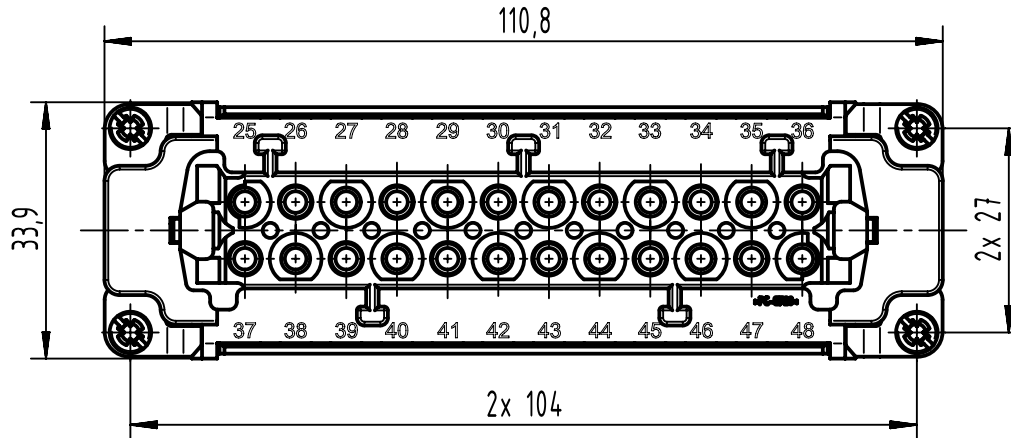

1 2 3 4 5 6

A

B

C

D

panel cut out
(1:2)

	All Dimensions in mm Original Size DIN A4		Scale 1:1	Free size tol.	Ref.
			Created by HOLLERT	Inspected by SCHNIEDER	Standardisation
All rights reserved Department EL PD		Title Han 24 E-bu-c 25-48		Date 2022-07-21	State Final Release
HARTING D-32339 Espelkamp		Type TB		Number 09 33 024 2712	
Doc-Key / ECM-Nr. 100615043/UGD/002/D 500000219871					Rev. D
					Page 1/1