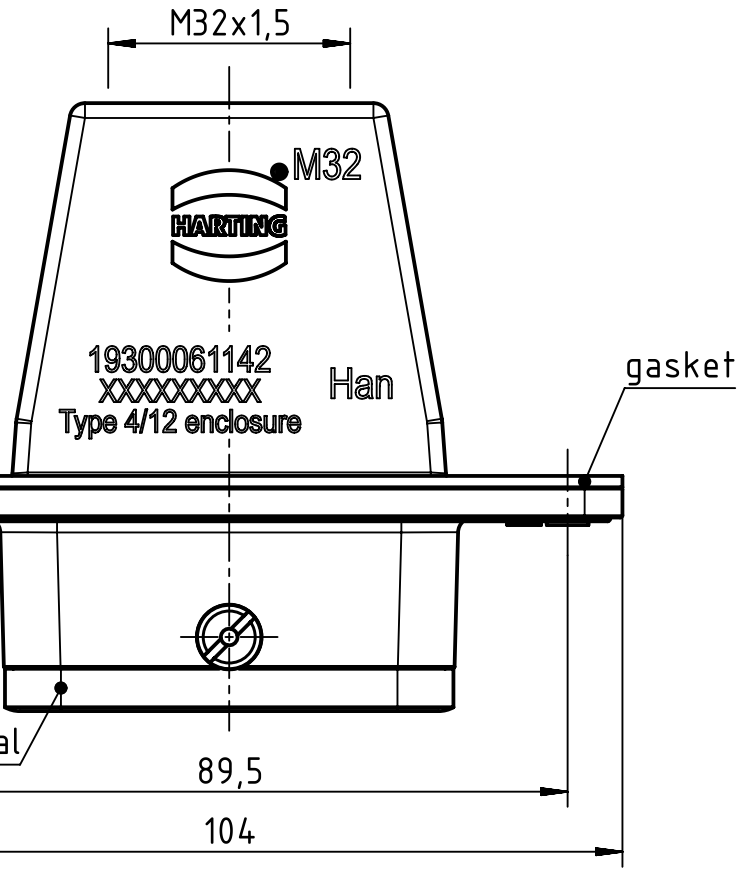

A

B

C

D

panel cut out (1:3)

	All Dimensions in mm Original Size DIN A4		Scale 1:1	Free size tol.		Ref.
	All rights reserved		Created by LONGL	Inspected by HEW	Standardisation RUETERA	Sub.
Department EL PD		Title Han 6B HTE M32 PFT CL		Date 2018-05-25	State Final Release	
HARTING (Zhuhai) Manufacturing Co., Ltd. 519085 Zhuhai, China		Type TB	Number 19 30 006 1142			Doc-Key / ECM-Nr. 100722333/UGD/001/B 500000135509
					Rev. B	Page 1/1