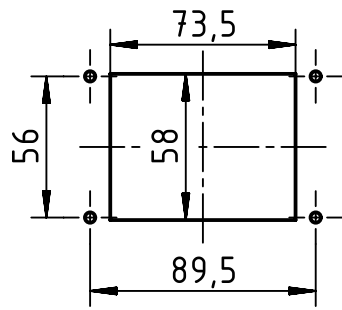

A

B

C

D

panel cut out (1:3)

	All Dimensions in mm Original Size DIN A4		Scale 1:1	Free size tol.		Ref.
	All rights reserved		Created by LONGL	Inspected by HEW	Standardisation RUETERA	Sub.
Department EL PD		Title Han 6B HTE M32 PFT CL		Date 2018-05-25	State Final Release	
HARTING (Zhuhai) Manufacturing Co., Ltd. 519085 Zhuhai, China		Type TB	Number 19 30 006 1142			Doc-Key / ECM-Nr. 100722333/UGD/001/B 500000135509
					Rev. B	Page 1/1