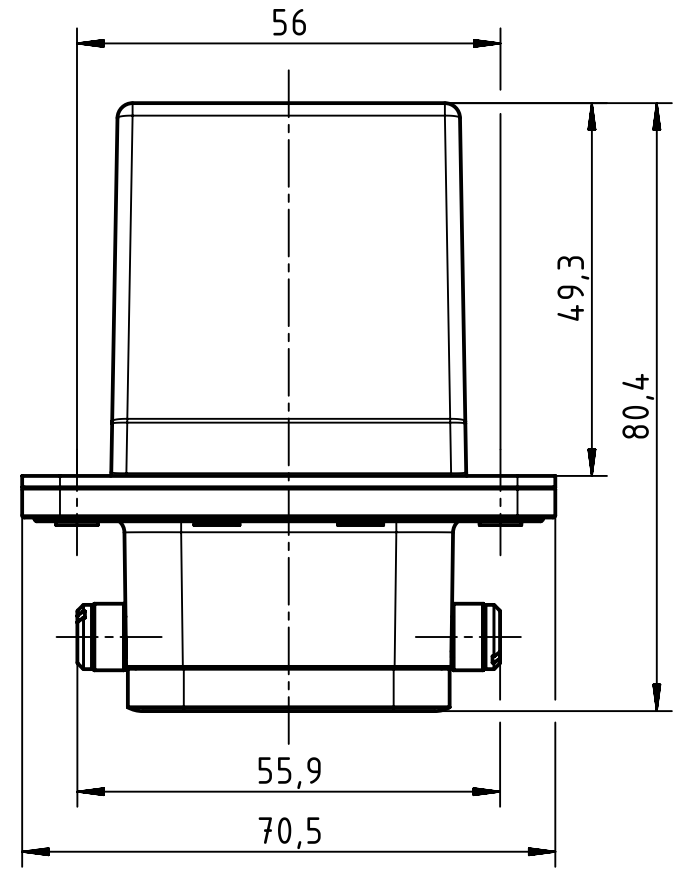

A

B

C

D

panel cut out (1:3)

	All Dimensions in mm Original Size DIN A4		Scale 1:1	Free size tol.		Ref.
	All rights reserved		Created by LONGL	Inspected by HEW	Standardisation RUETERA	Sub.
Department EL PD		Title Han 6B HTE M32 PFT CL		Date 2018-05-25	State Final Release	
HARTING (Zhuhai) Manufacturing Co., Ltd. 519085 Zhuhai, China		Type TB	Number 19 30 006 1142			Doc-Key / ECM-Nr. 100722333/UGD/001/B 500000135509
					Rev. B	Page 1/1