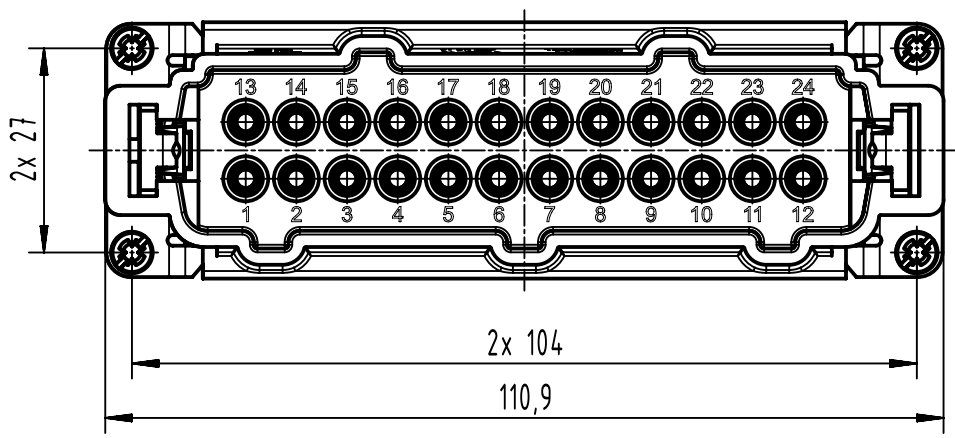

1 2 3 4 5 6

A

B

C

D

panel cut out

	All Dimensions in mm Original Size DIN A4		Scale 1:1	Free size tol.		Ref.		
	All rights reserved Department EL PD		Created by HOLLERT	Inspected by SCHNIEDER	Standardisation SAP_WFRT	Date 2022-06-02	State Final Release	
HARTING D-32339 Espelkamp			Title Han 24E-M-s			Doc-Key / ECM-Nr. 100130132/UGD/010/B 500000218216		
			Type TB	Number 09 33 024 2601			Rev. B	Page 1/1