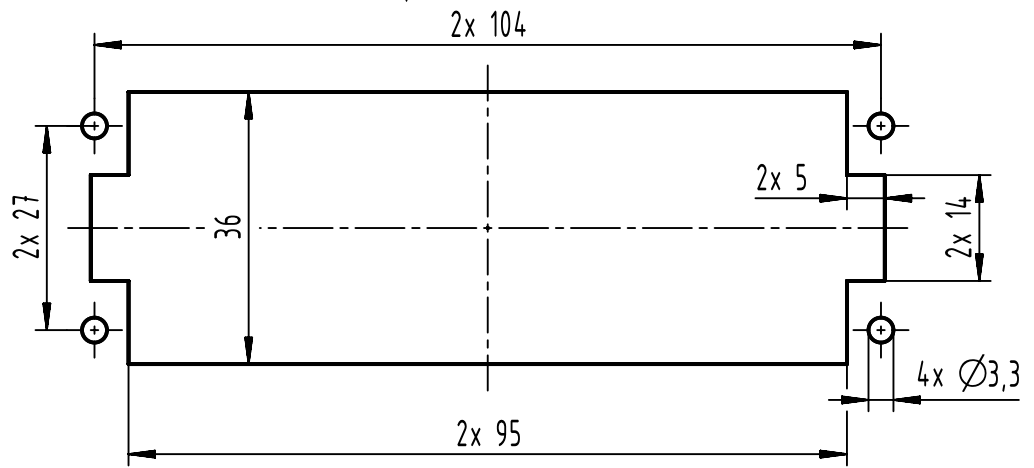

1 2 3 4 5 6

A

B

C

D

panel cut out

	All Dimensions in mm Original Size DIN A4		Scale 1:1	Free size tol.		Ref.		
	All rights reserved Department EL PD		Created by HOLLERT	Inspected by SCHNIEDER	Standardisation SAP_WFRT	Date 2022-06-02	State Final Release	
HARTING D-32339 Espelkamp			Title Han 24E-M-s			Doc-Key / ECM-Nr. 100130132/UGD/010/B 500000218216		
			Type TB	Number 09 33 024 2601			Rev. B	Page 1/1