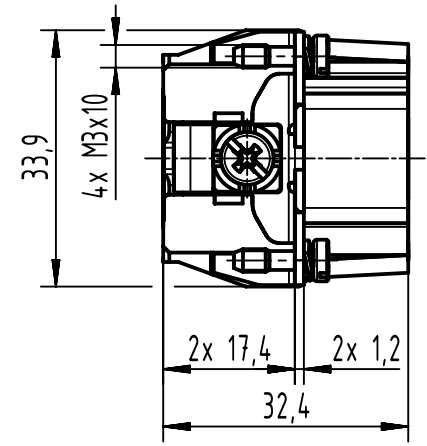

1 2 3 4 5 6

A

B

C

D

panel cut out

	All Dimensions in mm Original Size DIN A4		Scale 1:1	Free size tol.		Ref.		
	All rights reserved Department EL PD		Created by HOLLERT	Inspected by SCHNIEDER	Standardisation SAP_WFRT	Date 2022-06-02	State Final Release	
HARTING D-32339 Espelkamp			Title Han 24E-M-s			Doc-Key / ECM-Nr. 100130132/UGD/010/B 500000218216		
			Type TB	Number 09 33 024 2601			Rev. B	Page 1/1