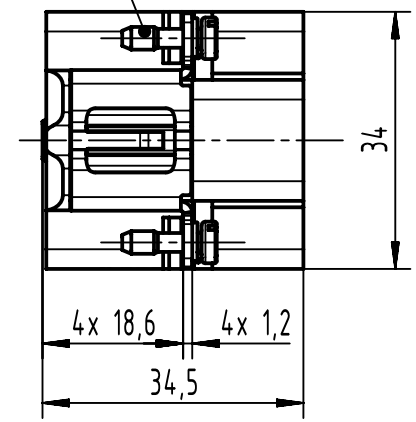

1 2 3 4 5 6

A

B

C

D

Panel cut out

4x M3x10

All Dimensions in mm Original Size DIN A4		Scale 1:1	Free size tol.		Ref.
All rights reserved Department EL PD		Created by LONGL	Inspected by WANGSTE	Standardisation ROEBEN	Date 2022-12-02
HARTING D-32339 Espelkamp		Title Han 55DDD M-c			State Final Release
		Type TB	Number 09 16 055 2001		Doc-Key / ECM-Nr. 100779446/UGD/000/C 500000231471
					Rev. C Page 1/1