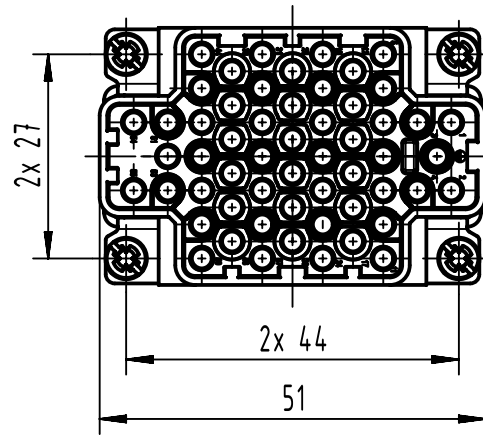

1 2 3 4 5 6

A

B

C

D

Panel cut out

4x M3x10

All Dimensions in mm Original Size DIN A4		Scale 1:1	Free size tol.		Ref.
All rights reserved Department EL PD		Created by LONGL	Inspected by WANGSTE	Standardisation ROEBEN	Date 2022-12-02
HARTING D-32339 Espelkamp		Title Han 55DDD M-c			State Final Release
		Type TB	Number 09 16 055 2001		Doc-Key / ECM-Nr. 100779446/UGD/000/C 500000231471
					Rev. C Page 1/1