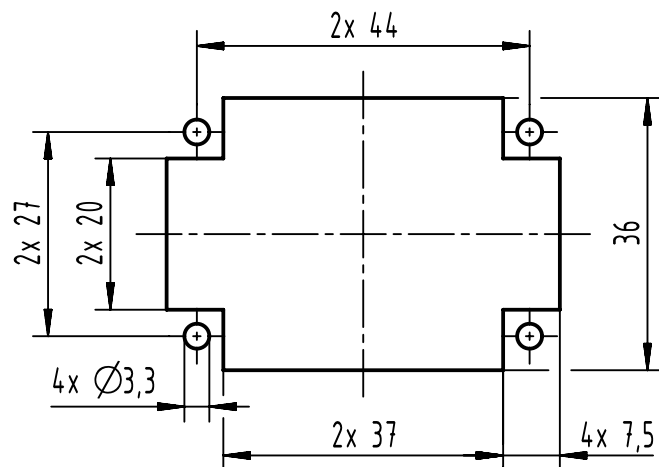

1 2 3 4 5 6

A

B

C

D

Panel cut out

4x M3x10

All Dimensions in mm Original Size DIN A4		Scale 1:1	Free size tol.		Ref.
All rights reserved Department EL PD		Created by LONGL	Inspected by WANGSTE	Standardisation ROEBEN	Date 2022-12-02
HARTING D-32339 Espelkamp		Title Han 55DDD M-c			State Final Release
		Type TB	Number 09 16 055 2001		Doc-Key / ECM-Nr. 100779446/UGD/000/C 500000231471
					Rev. C Page 1/1