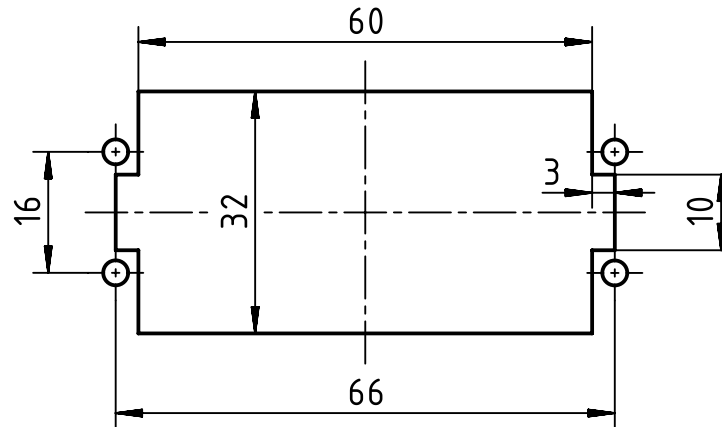

Panel cut out

	All Dimensions in mm Original Size DIN A4		Scale 1:1	Free size tol.		Ref.	
	All rights reserved Department EL PD		Created by LONGL	Inspected by YUA	Standardisation RUETERA	Date 2019-01-25	State Final Release
HARTING Electric GmbH & Co. KG D-32339 Espelkamp		Title Han 40DD F-c				Doc-Key / ECM-Nr. 100758235/UGD/001/B 500000146251	
		Type TB	Number 09 16 040 3101			Rev. B	Page 1/1