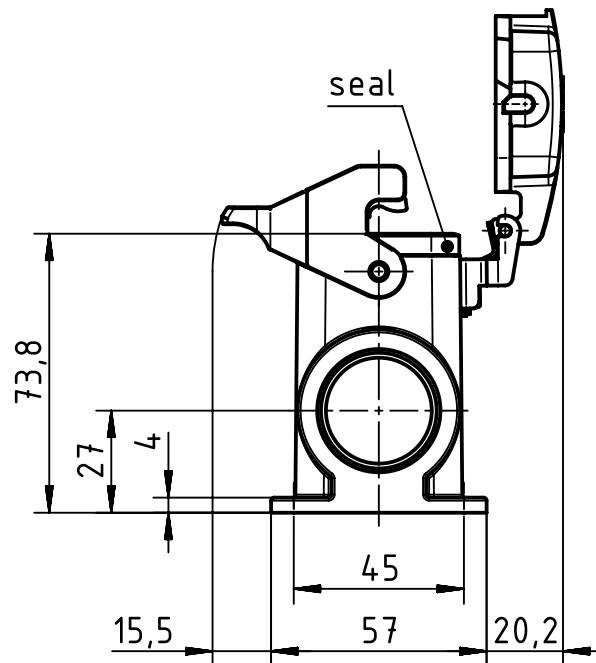

1 2 3 4 5 6

A

B

C

D

	All rights reserved		Created by 102700		Inspected by SUNDERMEIER		Standardisation RUETERA		Date 2020-02-20		State Final Release	
	Department EL PD		Title Han B Base Surface HC 1 Lever		Number 19 30 006 0297		Doc-Key / ECM-Nr. 100207210/UGD/004/C 500000166938		Rev. C		Page 1/1	
HARTING Electric GmbH & Co. KG D-32339 Espelkamp			All Dimensions in mm Original Size DIN A4		Scale 1:2		Free size tol.		Ref. Sub.			