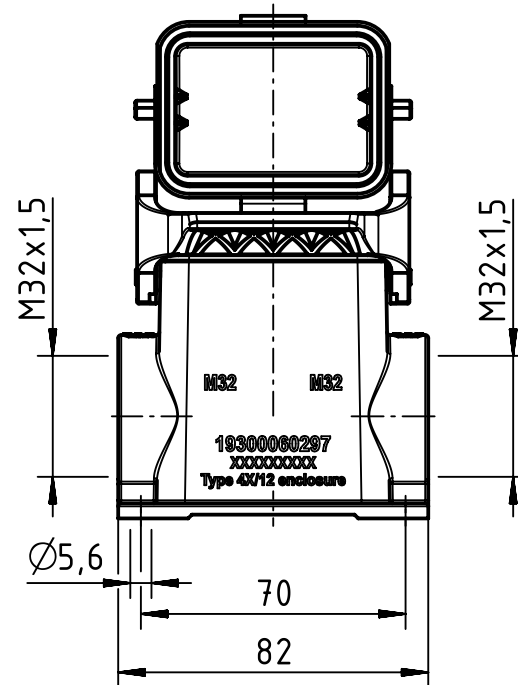

1 2 3 4 5 6

A

B

C

D

	All rights reserved		Created by 102700		Inspected by SUNDERMEIER		Standardisation RUETERA		Date 2020-02-20		State Final Release	
	Department EL PD		Title Han B Base Surface HC 1 Lever		Number 19 30 006 0297		Doc-Key / ECM-Nr. 100207210/UGD/004/C 500000166938		Rev. C		Page 1/1	
HARTING Electric GmbH & Co. KG D-32339 Espelkamp			All Dimensions in mm Original Size DIN A4		Scale 1:2		Free size tol.		Ref. Sub.			