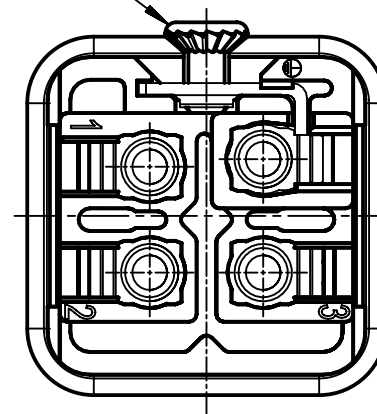

insert fixing screw M3x6
enclosed separately

	All Dimensions in mm Original Size DIN A4		Scale 2:1	Free size tol.		Ref.
			Created by HOLLERT	Inspected by NICHTERLEIN	Standardisation 302077	Sub.
All rights reserved		Date 2020-10-29		State Final Release		
Department EL PD		Title Han 3A male insert with Quick-Lock				Doc-Key / ECM-Nr. 100179207/UGD/005/F 500000169457
HARTING Electric GmbH & Co. KG D-32339 Espelkamp		Type TB	Number 09 20 003 2633			Rev. F
						Page 1/1