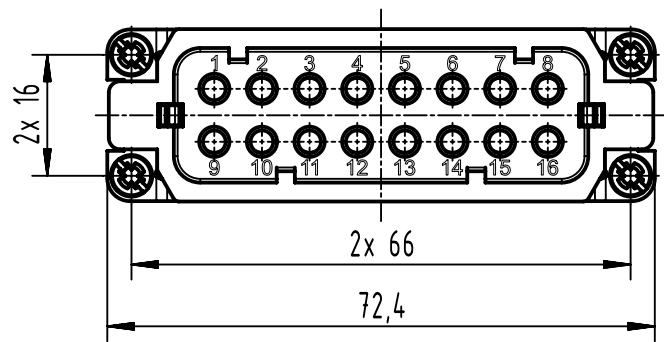

1 2 3 4 5 6

A

B

C

D

	All Dimensions in mm Original Size DIN A4		Scale 1:1	Free size tol.		Ref.
						Sub.
	All rights reserved		Created by BALSAN	Inspected by 402602	Standardisation	Date 2022-12-05
	Department EL PD		Title Han 16A-BU-C			State Final Release
HARTING D-32339 Espelkamp			Type TB	Number 09 20 016 3101		Doc-Key / ECM-Nr. 100087332/UGD/012/E 500000231827
					Rev. E	Page 1/1