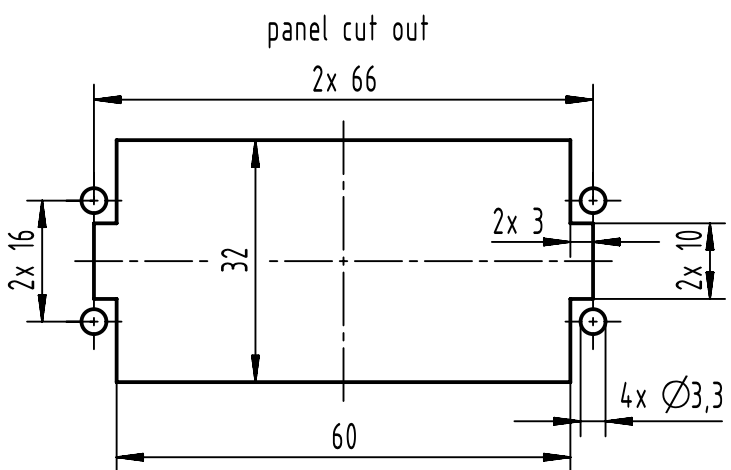

1 2 3 4 5 6

A

B

C

D

	All Dimensions in mm Original Size DIN A4		Scale 1:1	Free size tol.		Ref.
						Sub.
	All rights reserved		Created by BALSAN	Inspected by 402602	Standardisation	Date 2022-12-05
	Department EL PD		Title Han 16A-BU-C			State Final Release
HARTING D-32339 Espelkamp			Type TB	Number 09 20 016 3101		Doc-Key / ECM-Nr. 100087332/UGD/012/E 500000231827
					Rev. E	Page 1/1