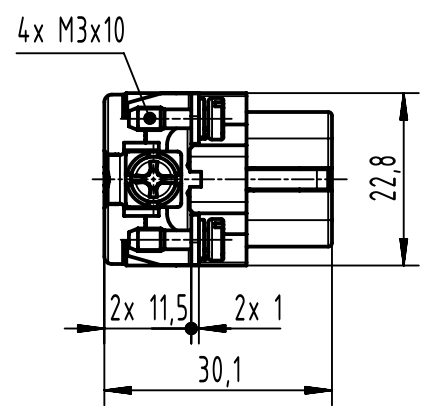

1 2 3 4 5 6

A

B

C

D

	All Dimensions in mm Original Size DIN A4		Scale 1:1	Free size tol.		Ref.
						Sub.
	All rights reserved		Created by BALSAN	Inspected by 402602	Standardisation	Date 2022-12-05
	Department EL PD		Title Han 16A-BU-C			State Final Release
HARTING D-32339 Espelkamp			Type TB	Number 09 20 016 3101		Doc-Key / ECM-Nr. 100087332/UGD/012/E 500000231827
					Rev. E	Page 1/1